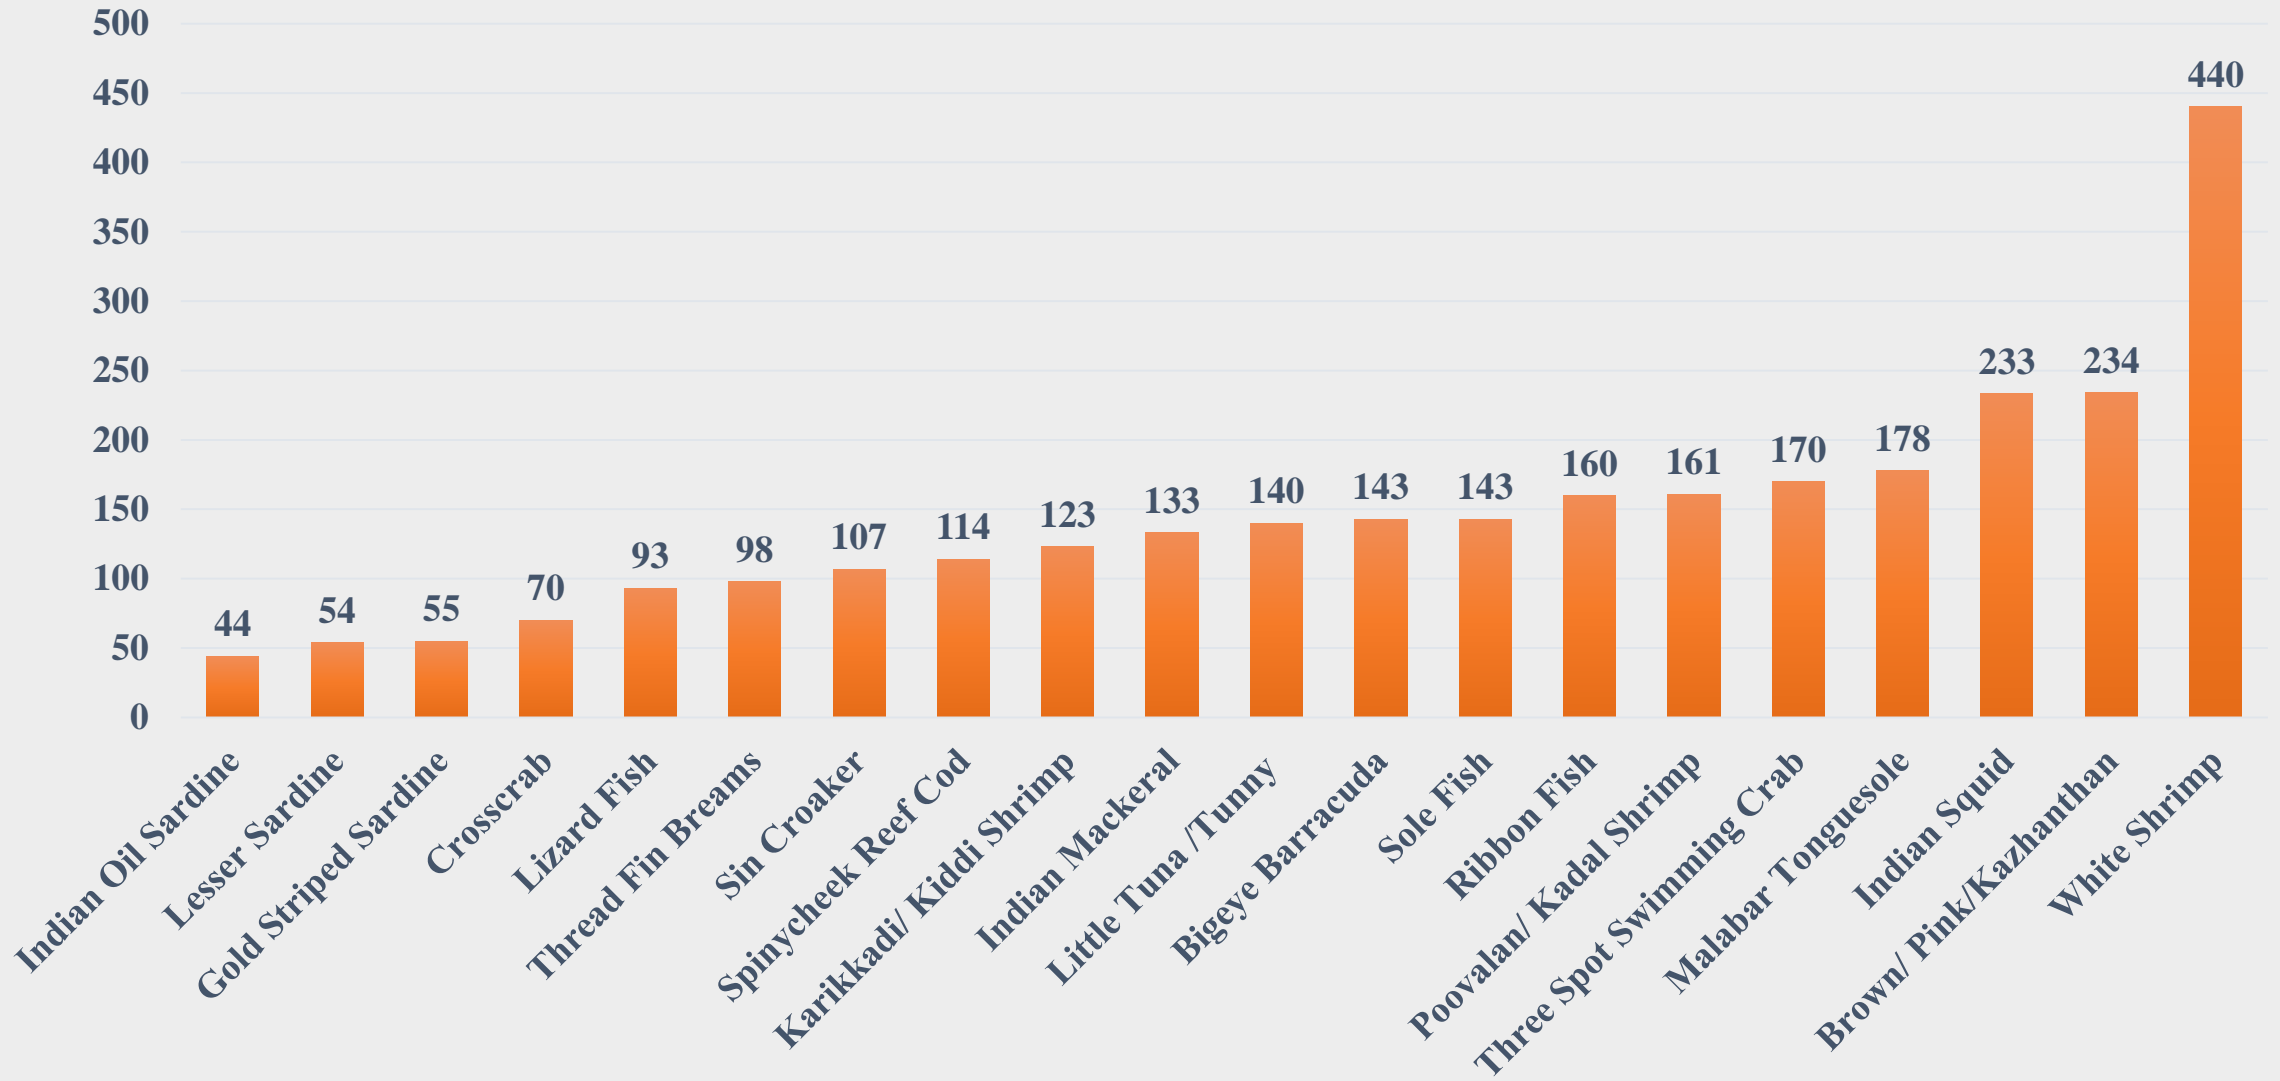

Average Price (Rs. Per Kg) of Marine Species at Fish Landing Centres in Kerala

For the Period 22.12.2025 to 28.12.2025

Data Source: NETFISH, MPEDA