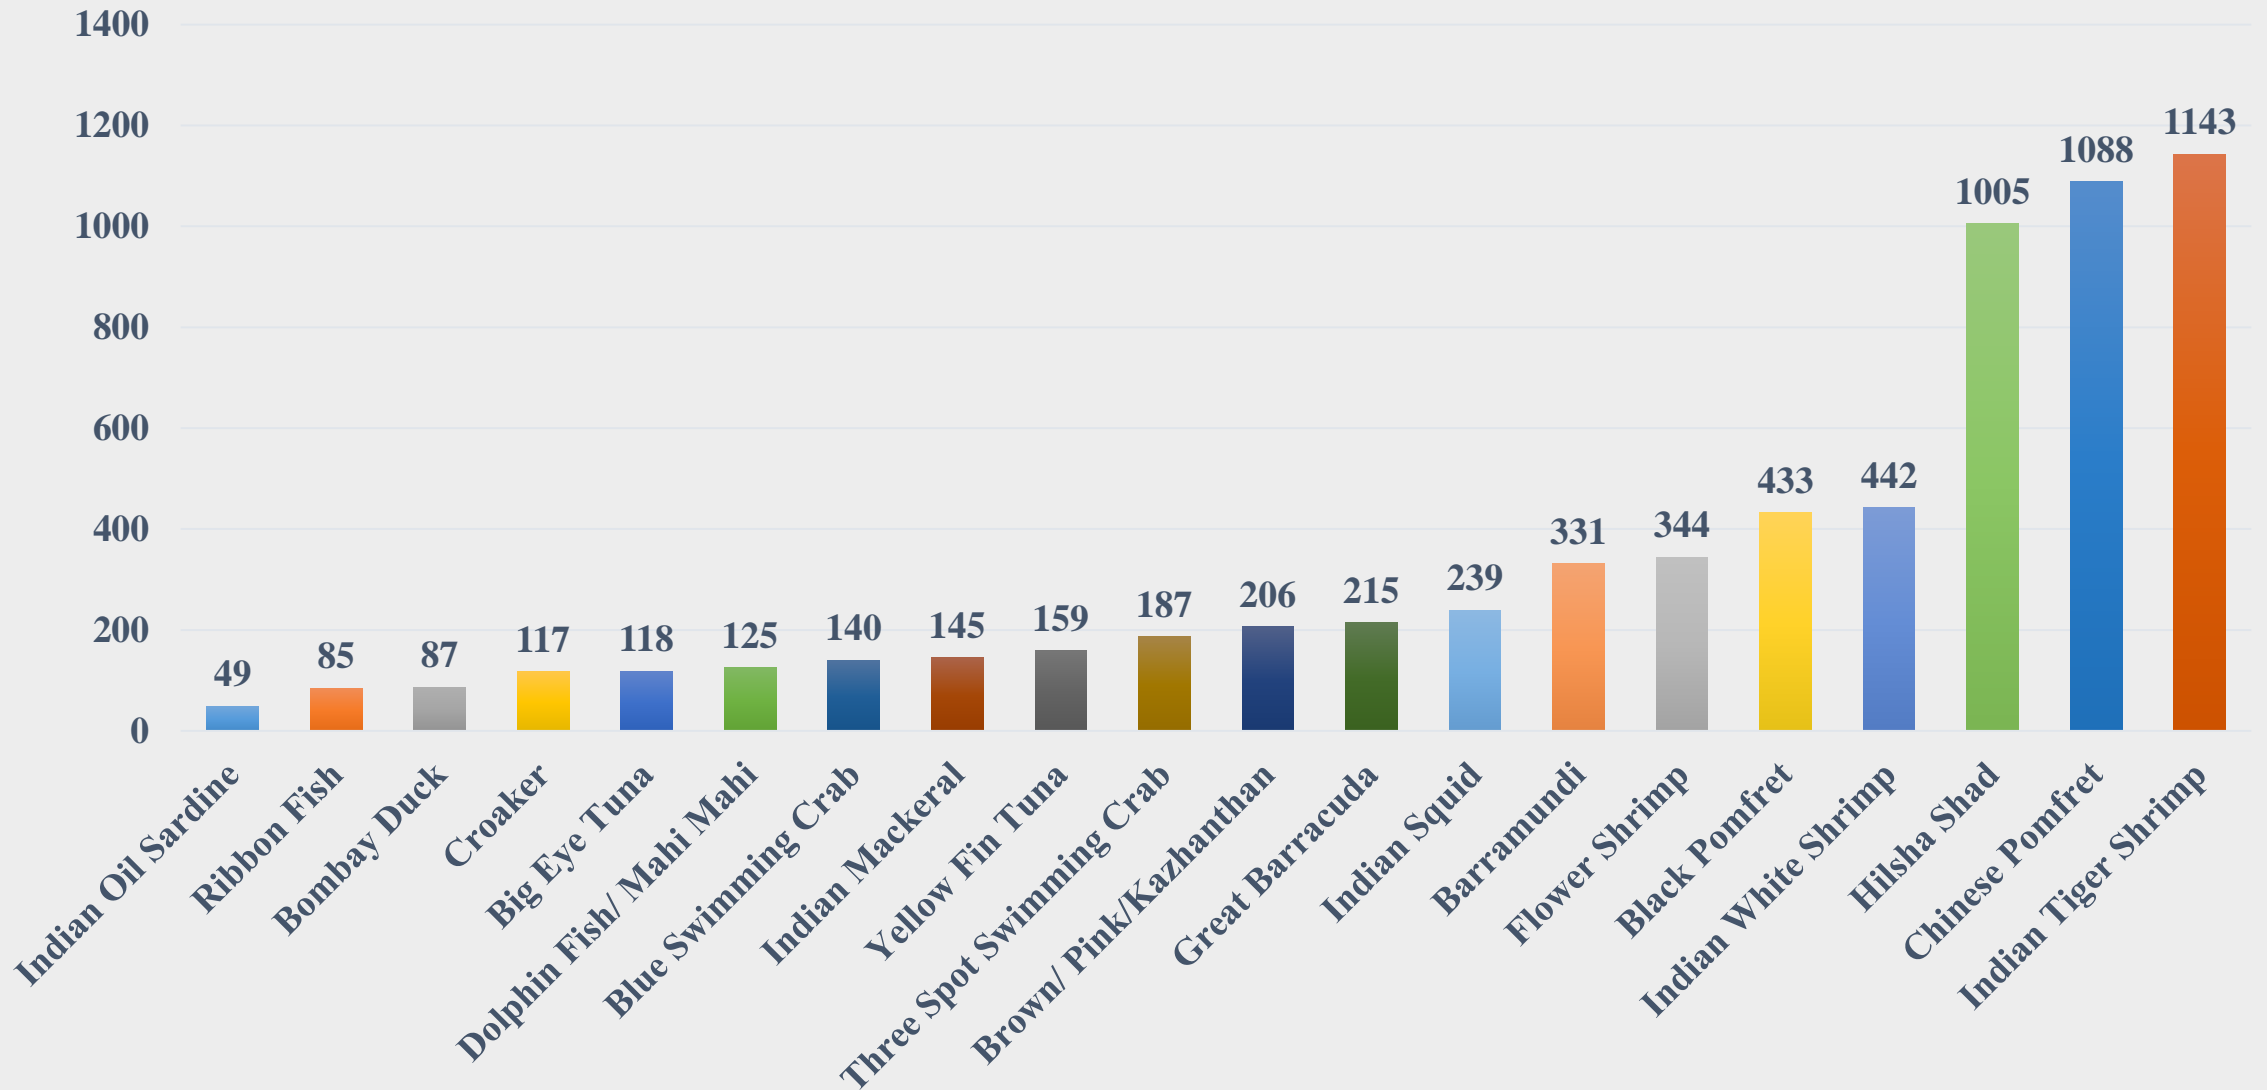

Average Price (Rs. per Kg) of Marine Fish Species across Fishing Harbours of India

For the Period 22.12.2025 to 28.12.2025

Data Source: NETFISH, MPEDA