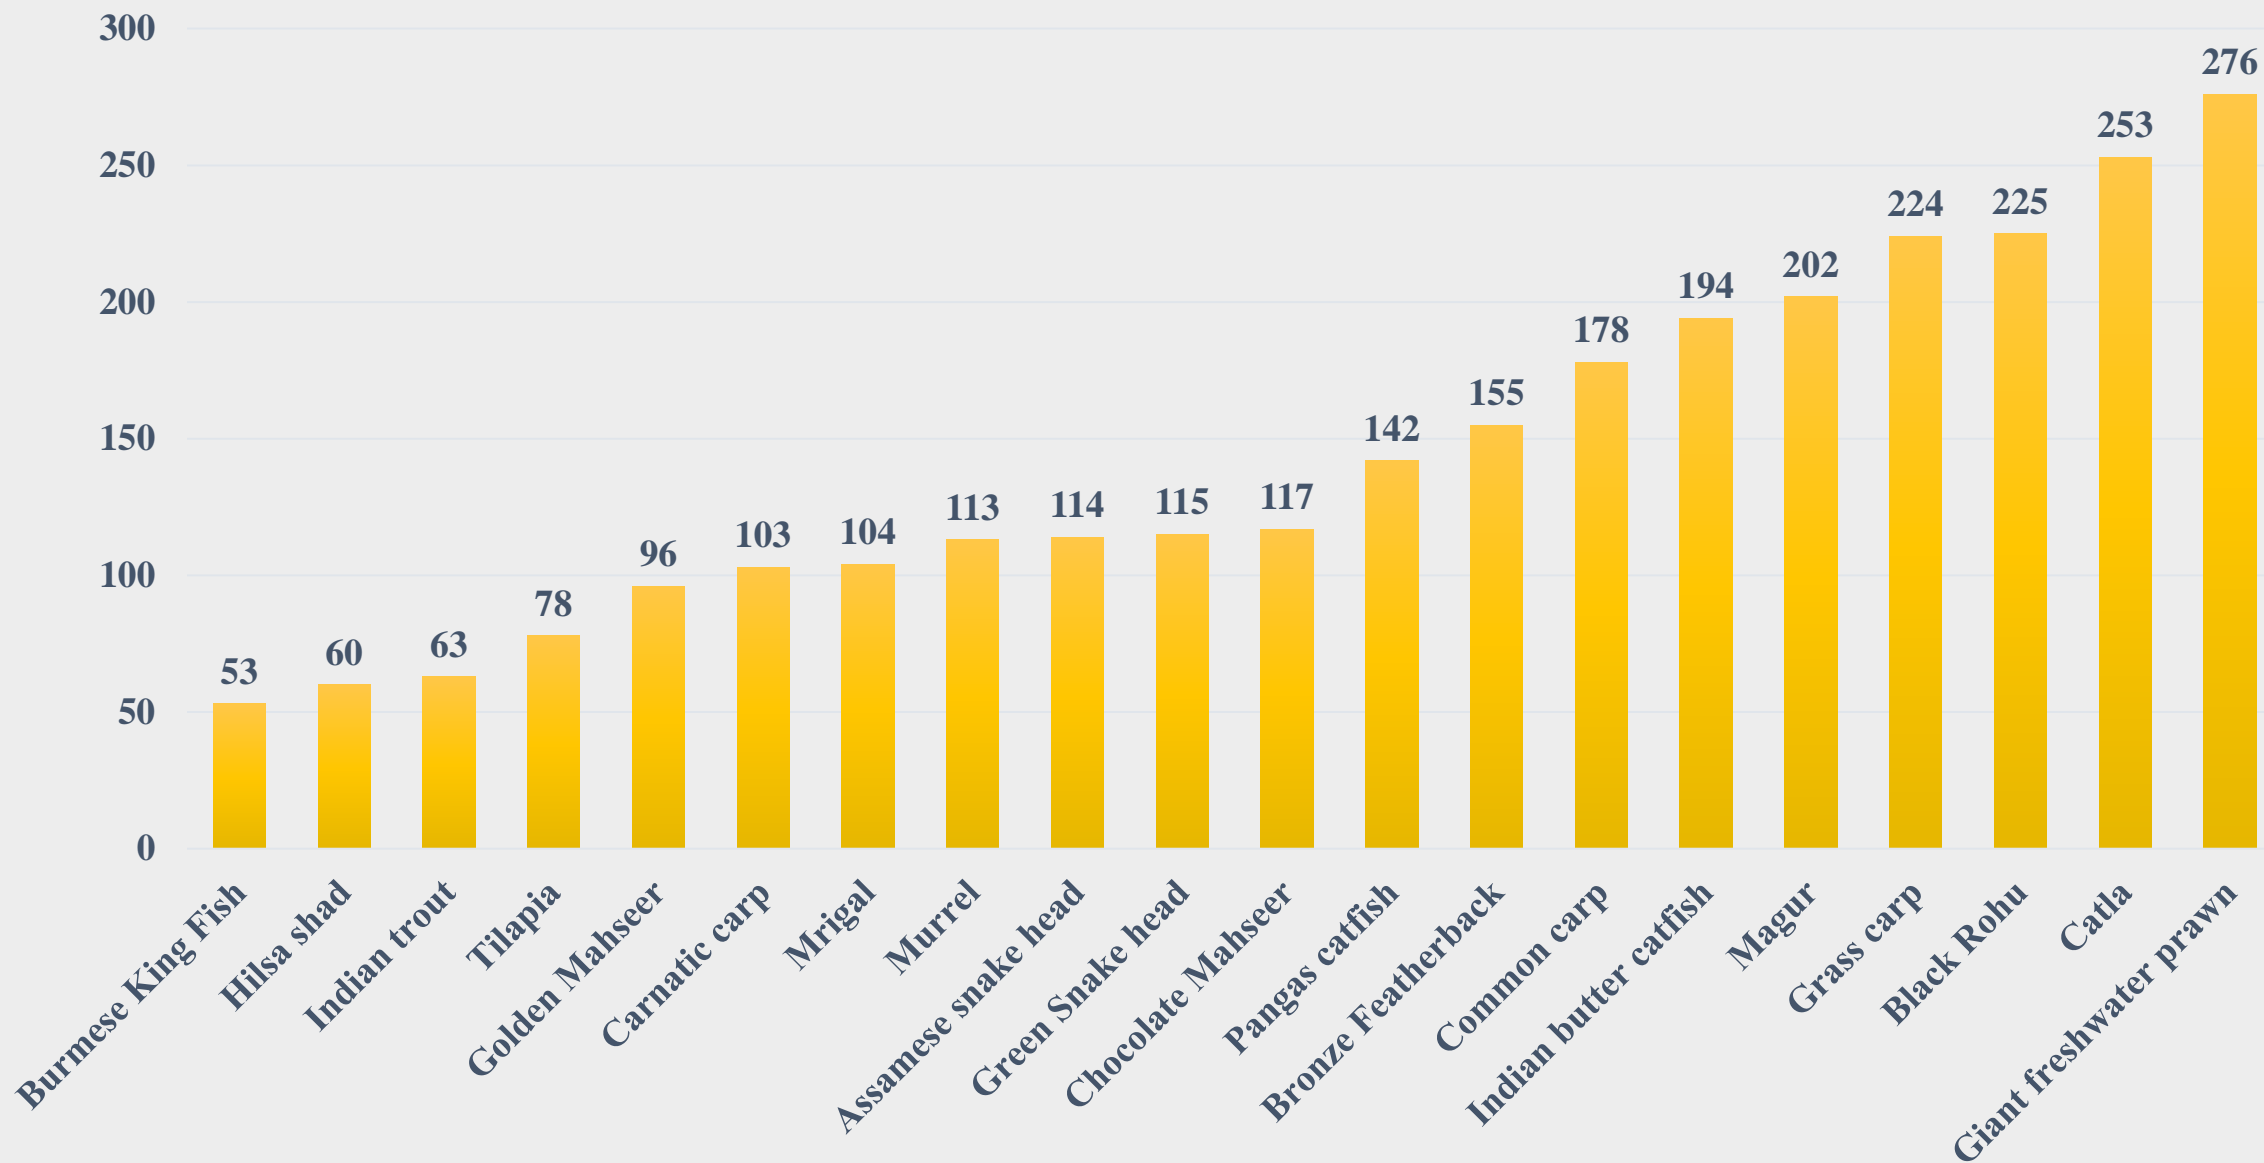

Average Wholesale Price (Rs. Per Kg) of Various Fish Species in Bihar

For the Period 22.12.2025 to 28.12.2025

For further details visit: <https://fmpisnfdb.in>