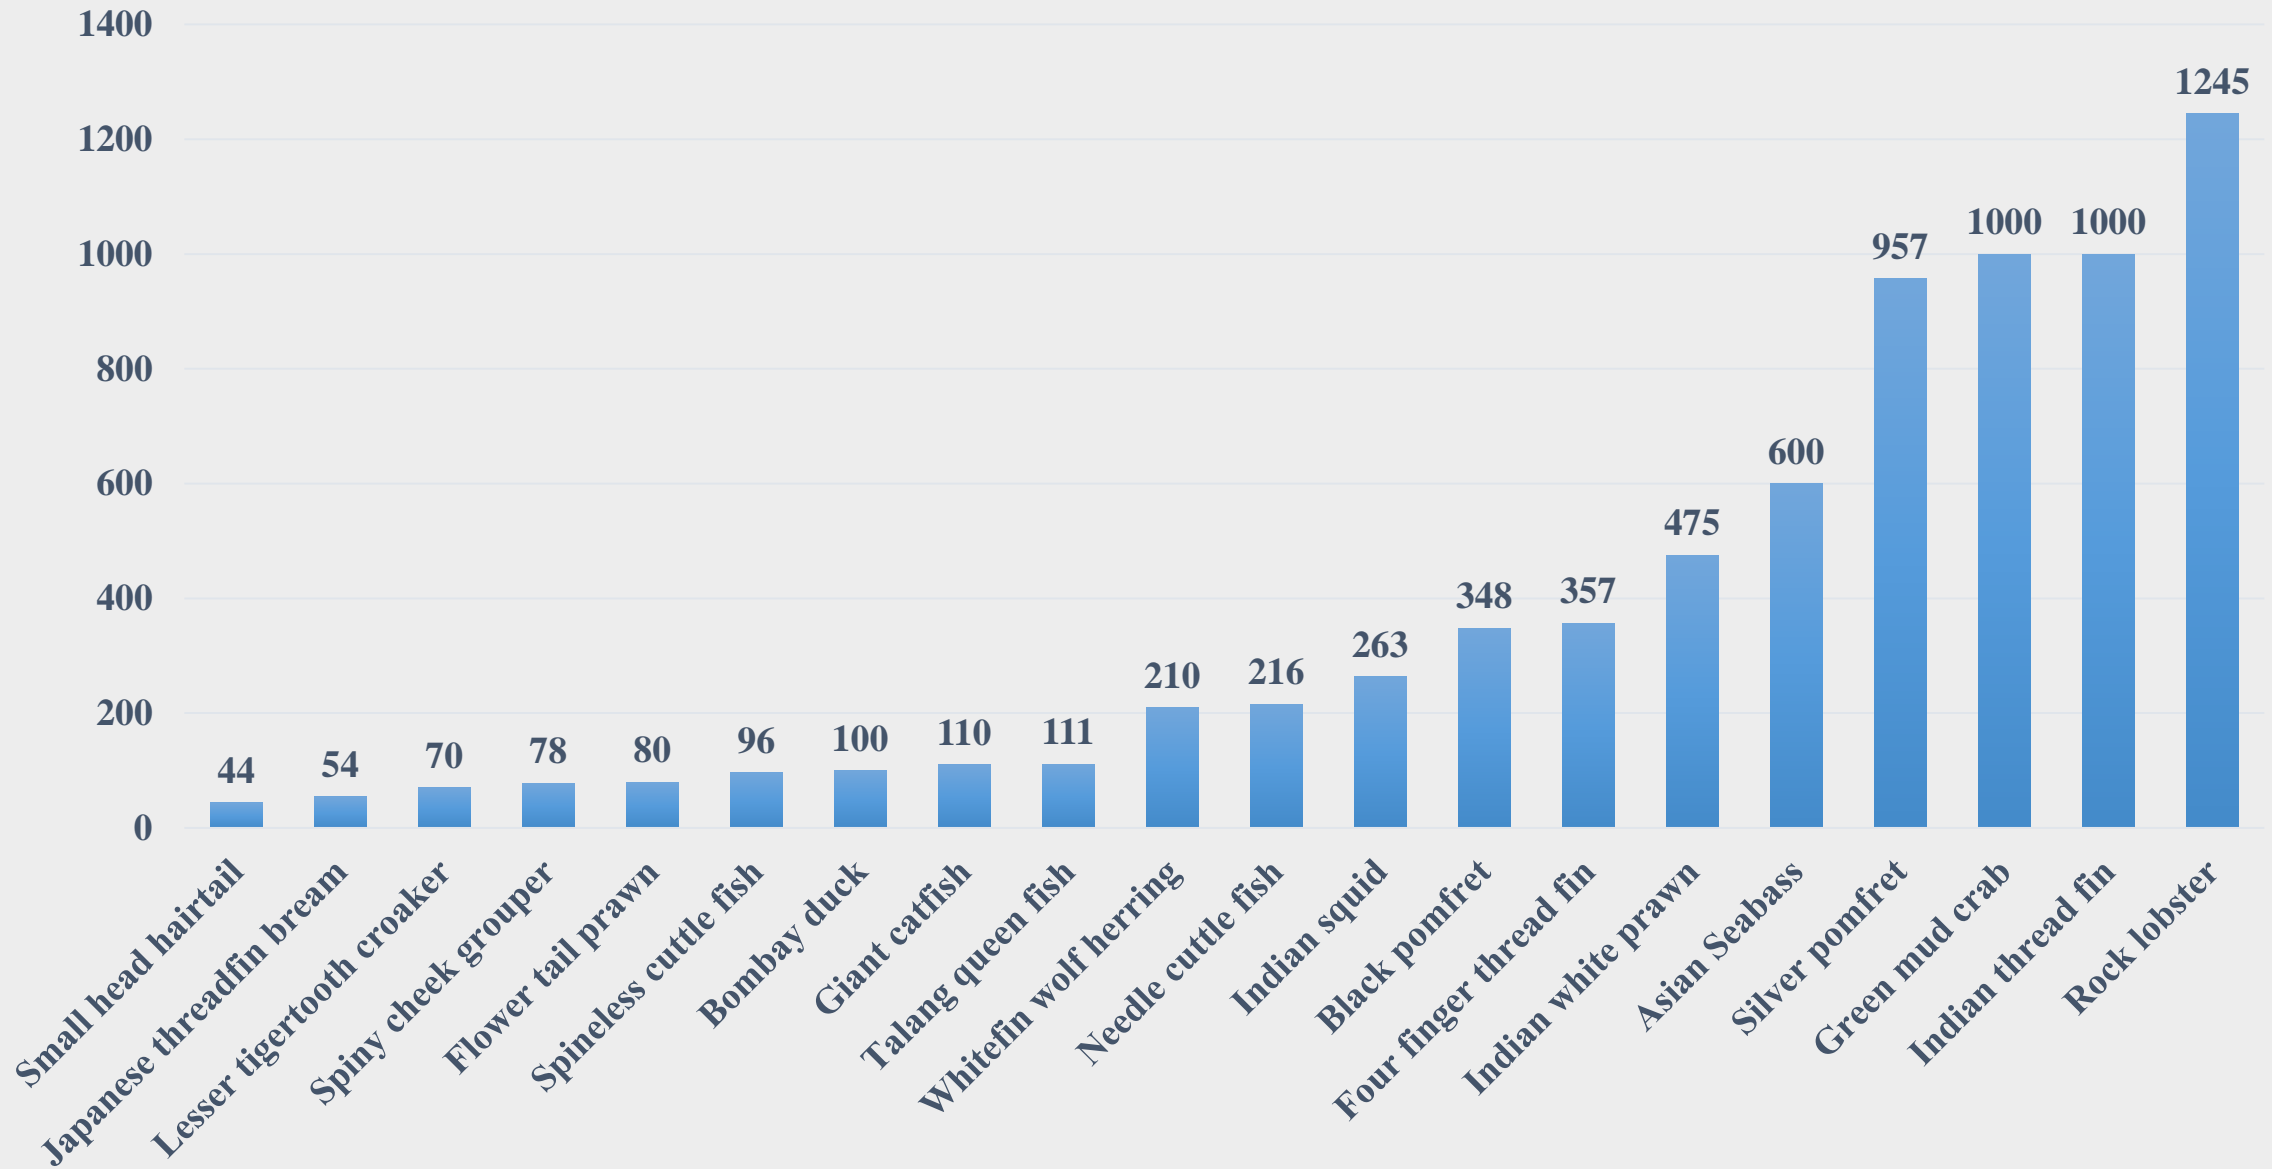

Average Retail Price (Rs. Per Kg) of Various Fish Species in Dadra and Nagar Haveli & Daman Diu

For the Period 22.12.2025 to 28.12.2025

For further details visit: <https://fmpisnfdb.in>