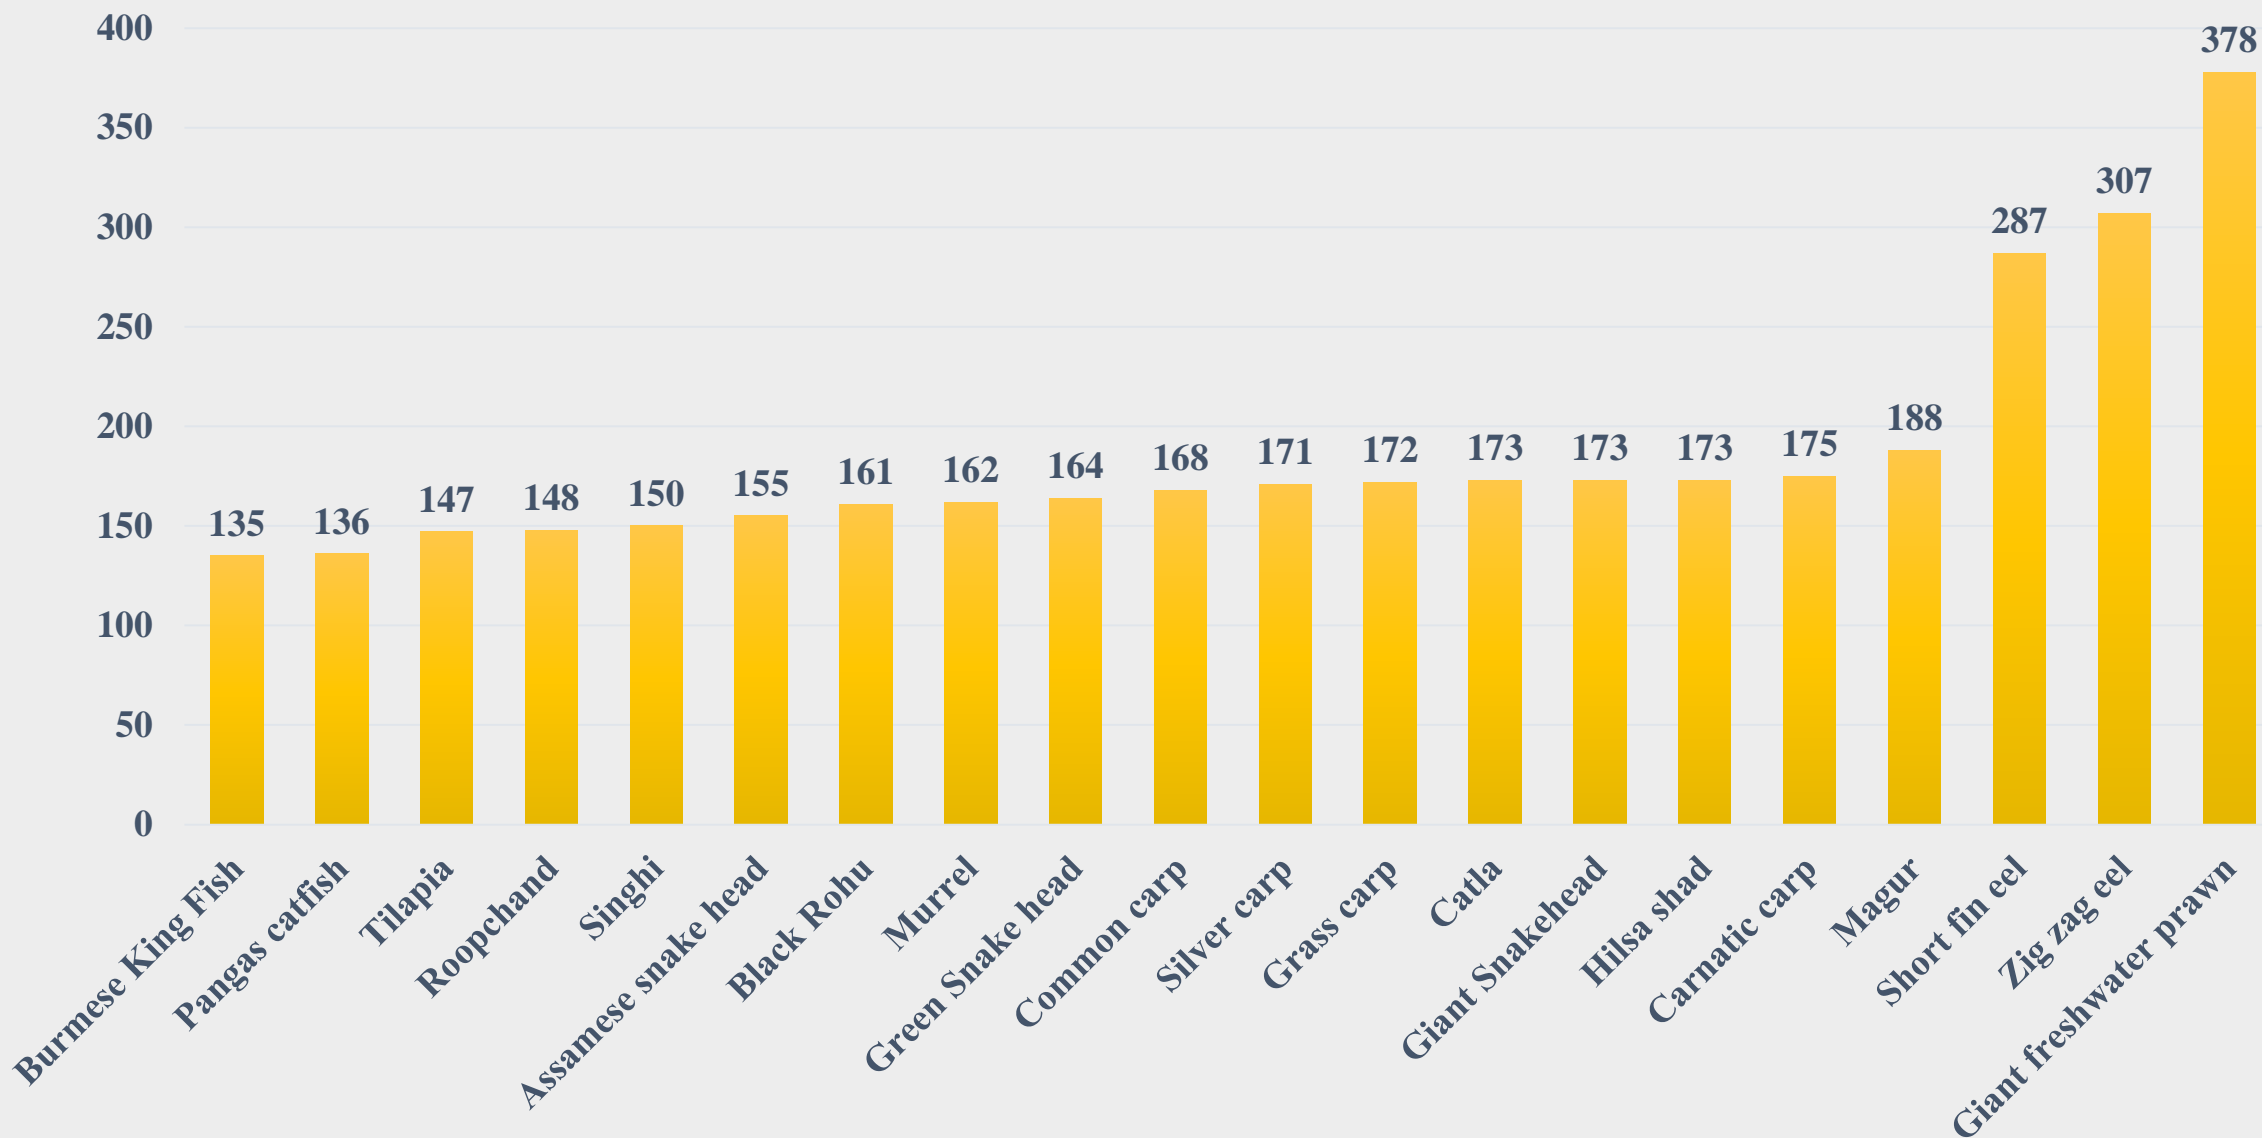

Average Wholesale Price (Rs. Per Kg) of Various Fish Species in Chhattisgarh

For the Period 22.12.2025 to 28.12.2025

For further details visit: <https://fmpisnfdb.in>