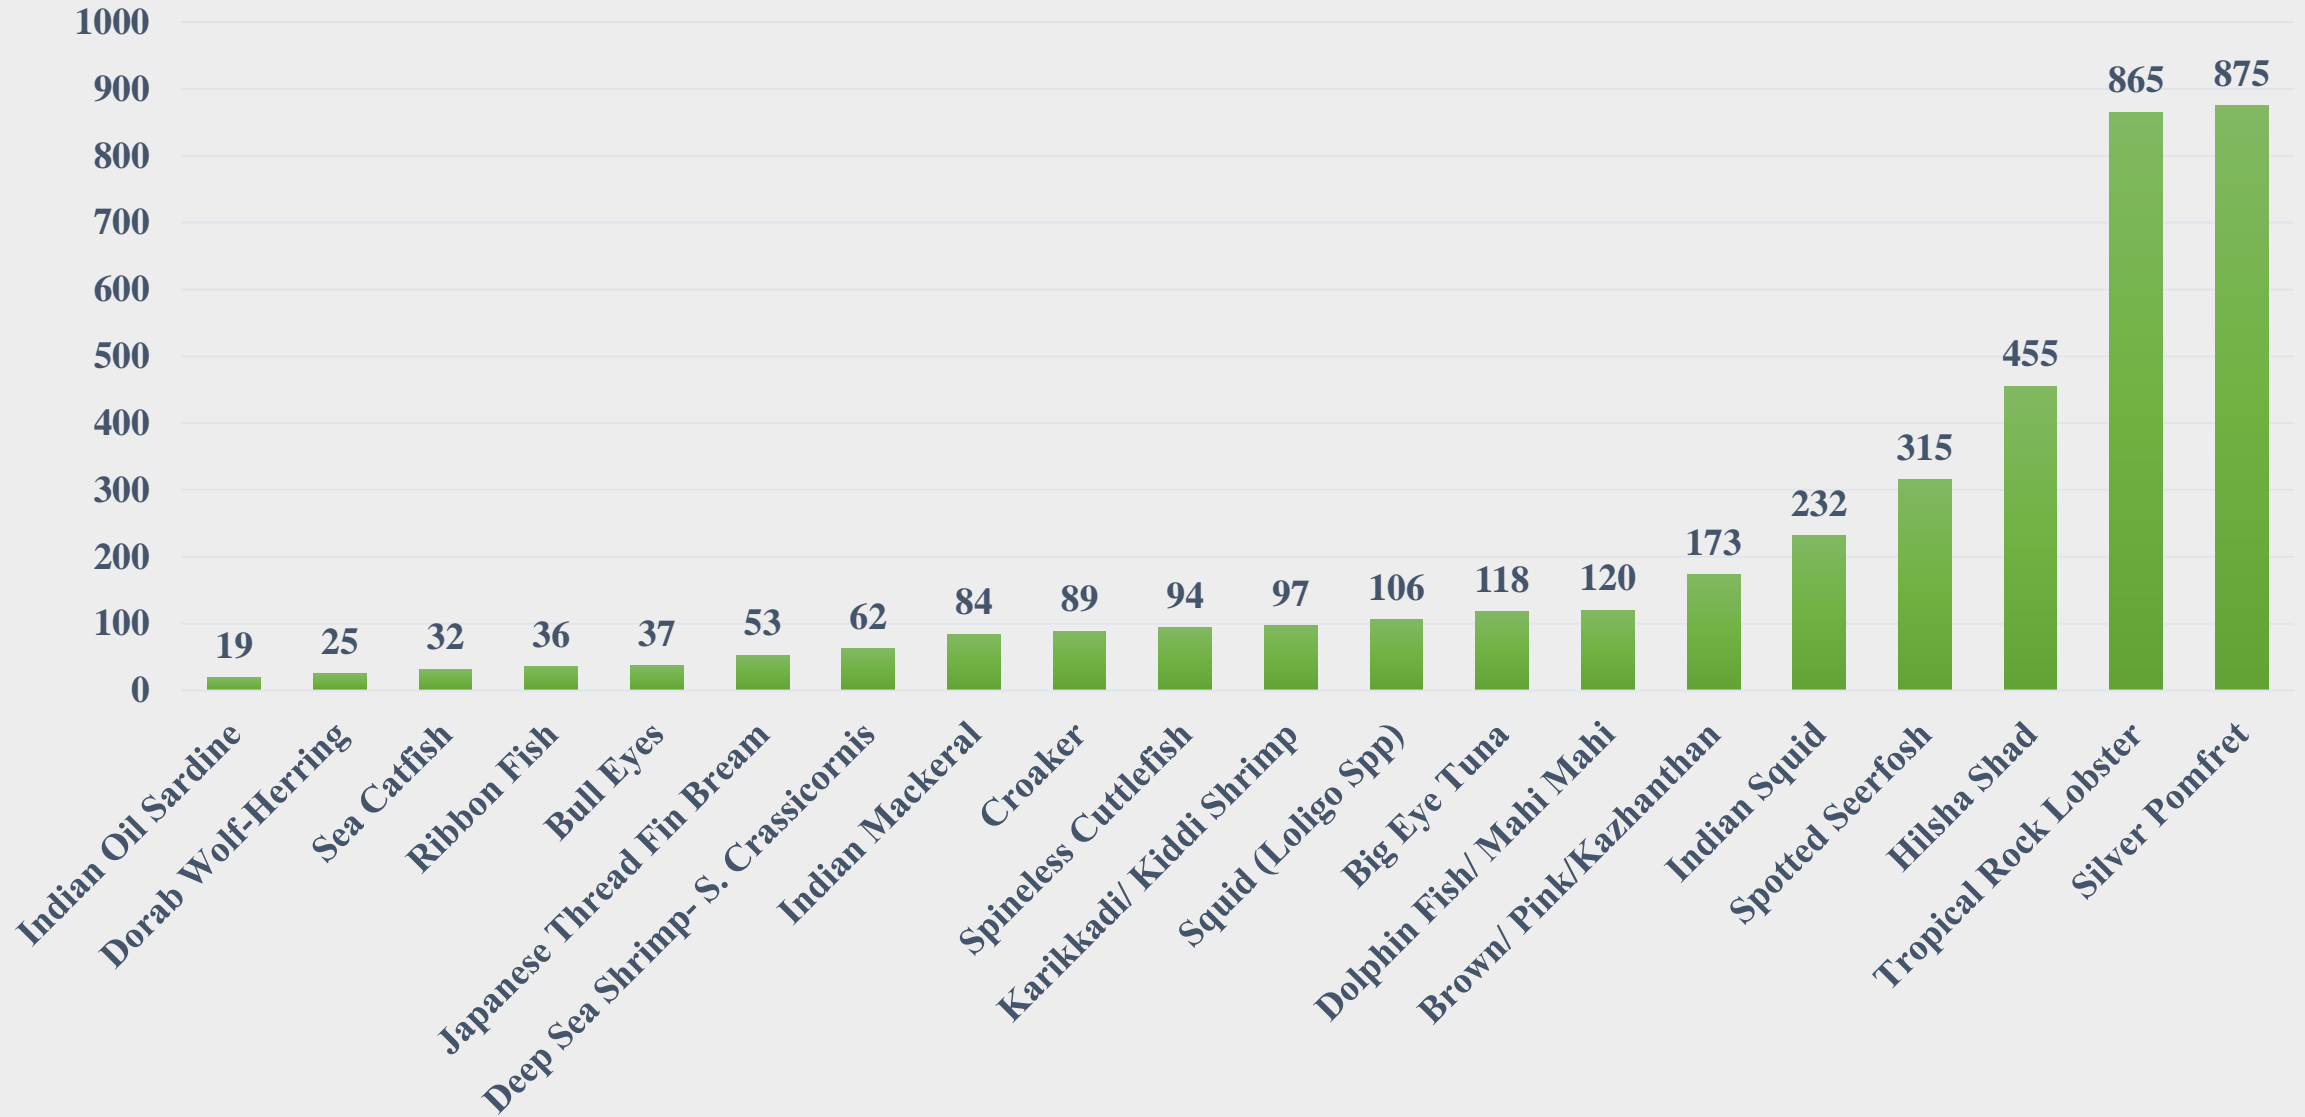

Average Price (Rs. per Kg) of Marine Species at Fishing Harbours in Gujarat

For the Period 22.12.2025 to 28.12.2025

Data Source: NETFISH, MPEDA