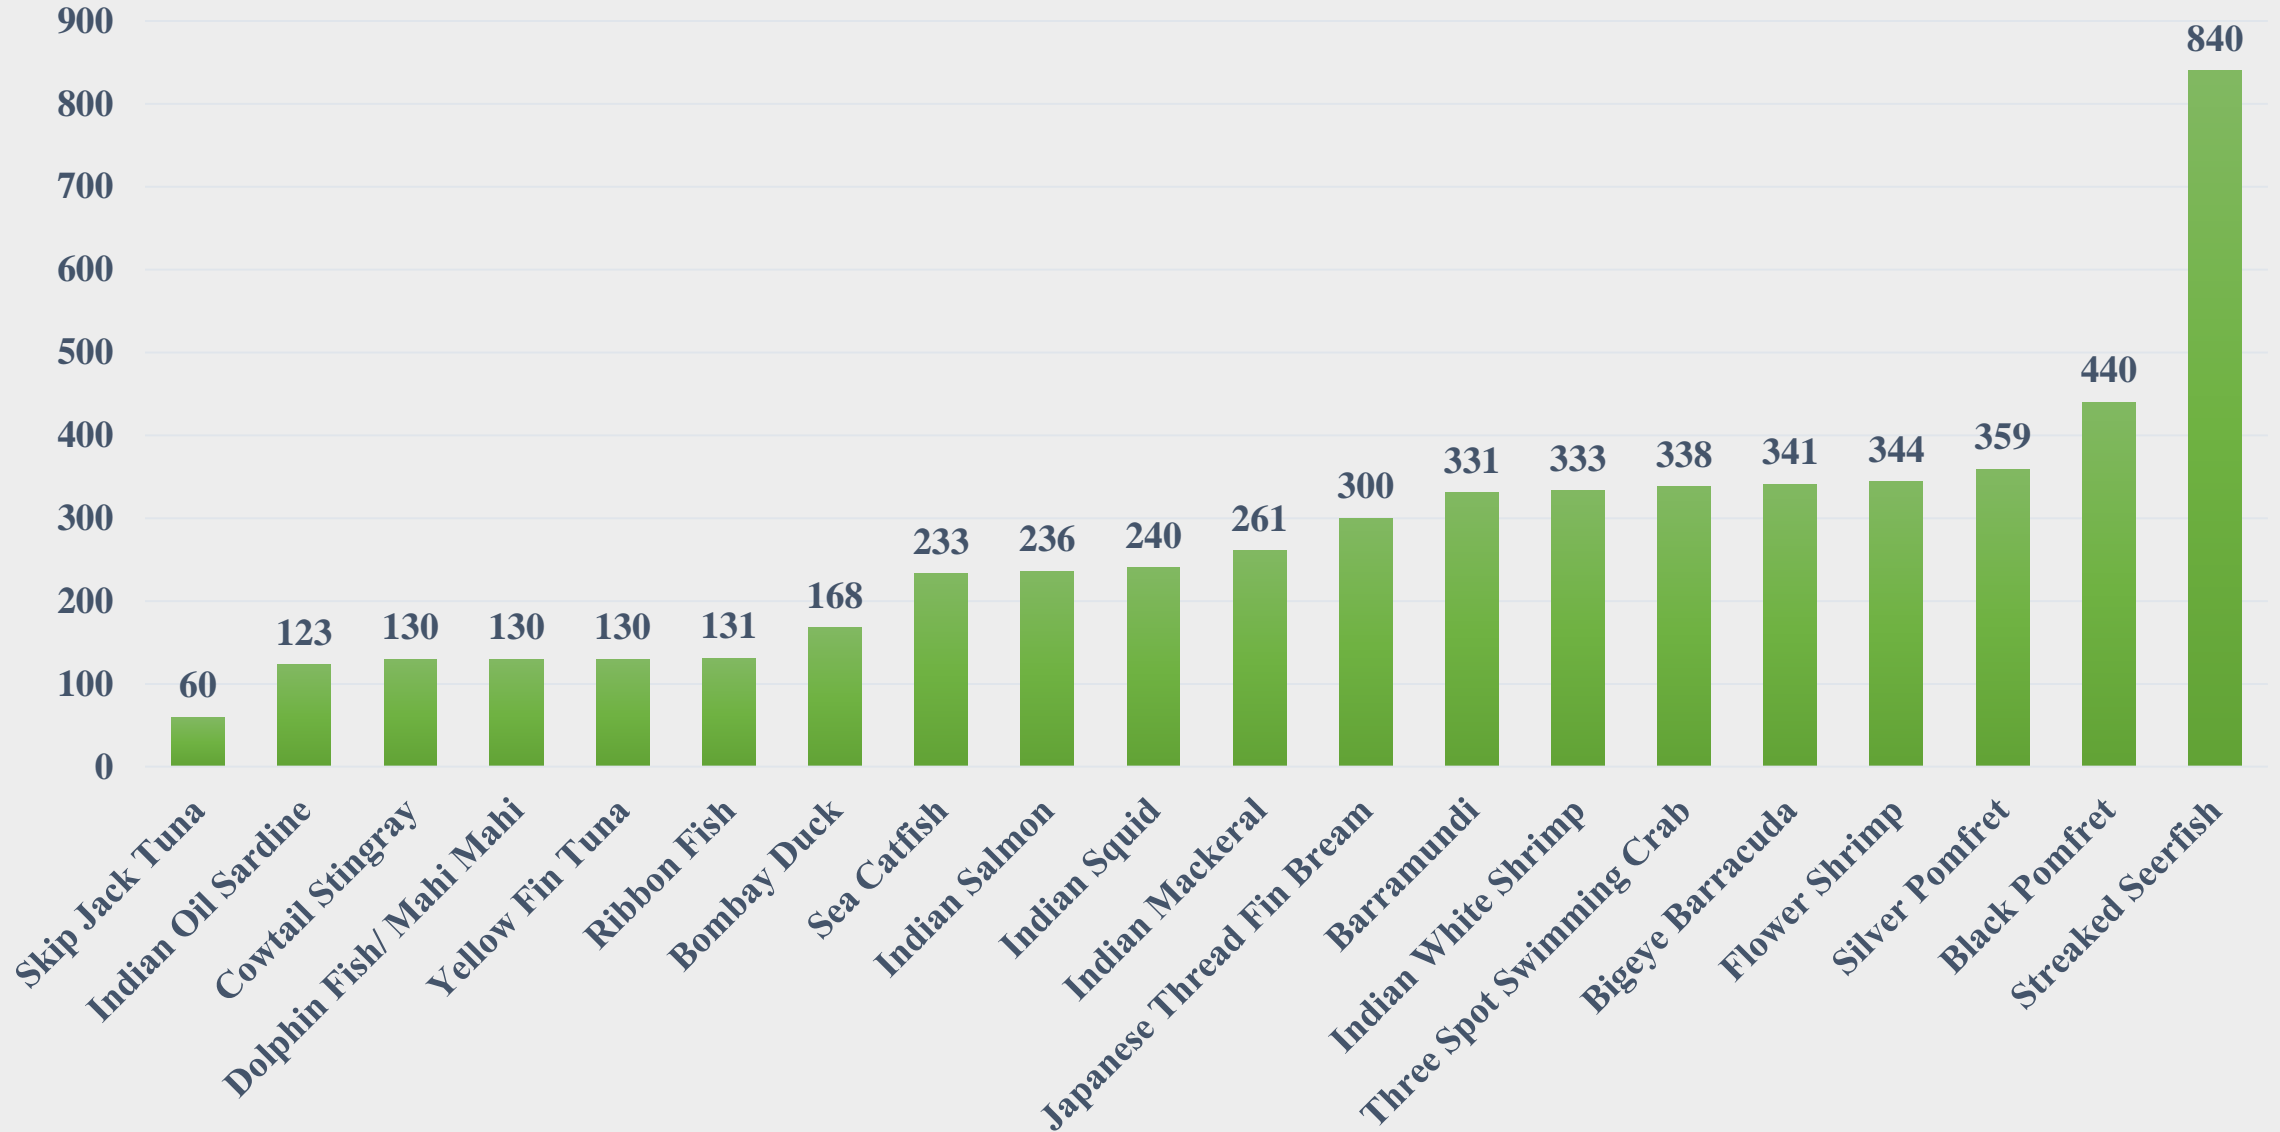

Average Price (Rs. per Kg) of Marine Species at Fishing Harbours in Tamil Nadu

For the Period 22.12.2025 to 28.12.2025

Data Source: NETFISH, MPEDA