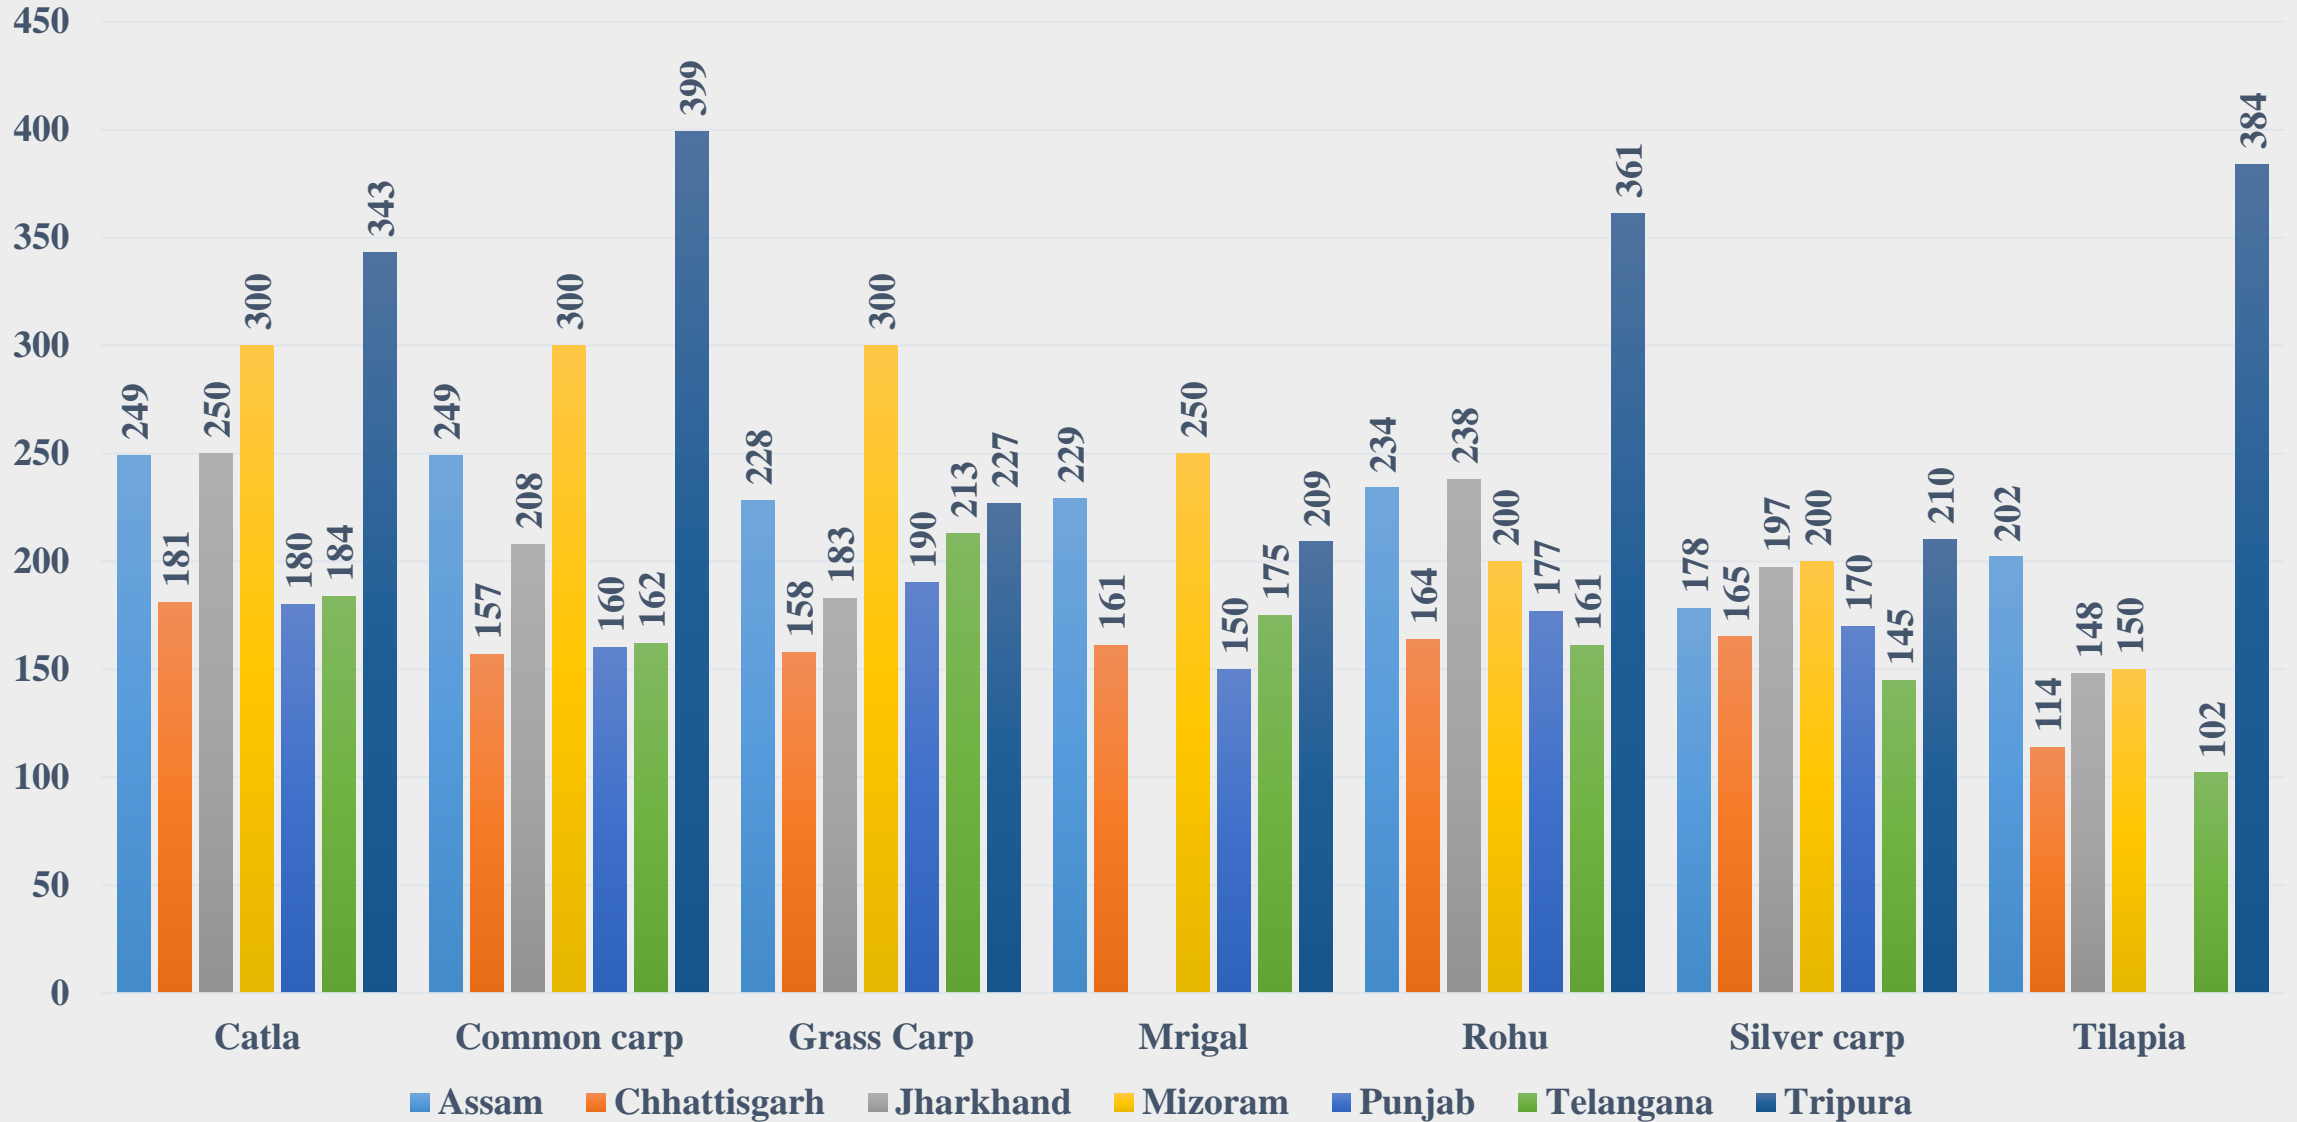

# Average Retail Price (Rs. Per Kg) of various Fresh Water Species across States/UTs

For the Period 22.12.2025 to 28.12.2025

For further details visit: <https://fmpisnfdb.in>