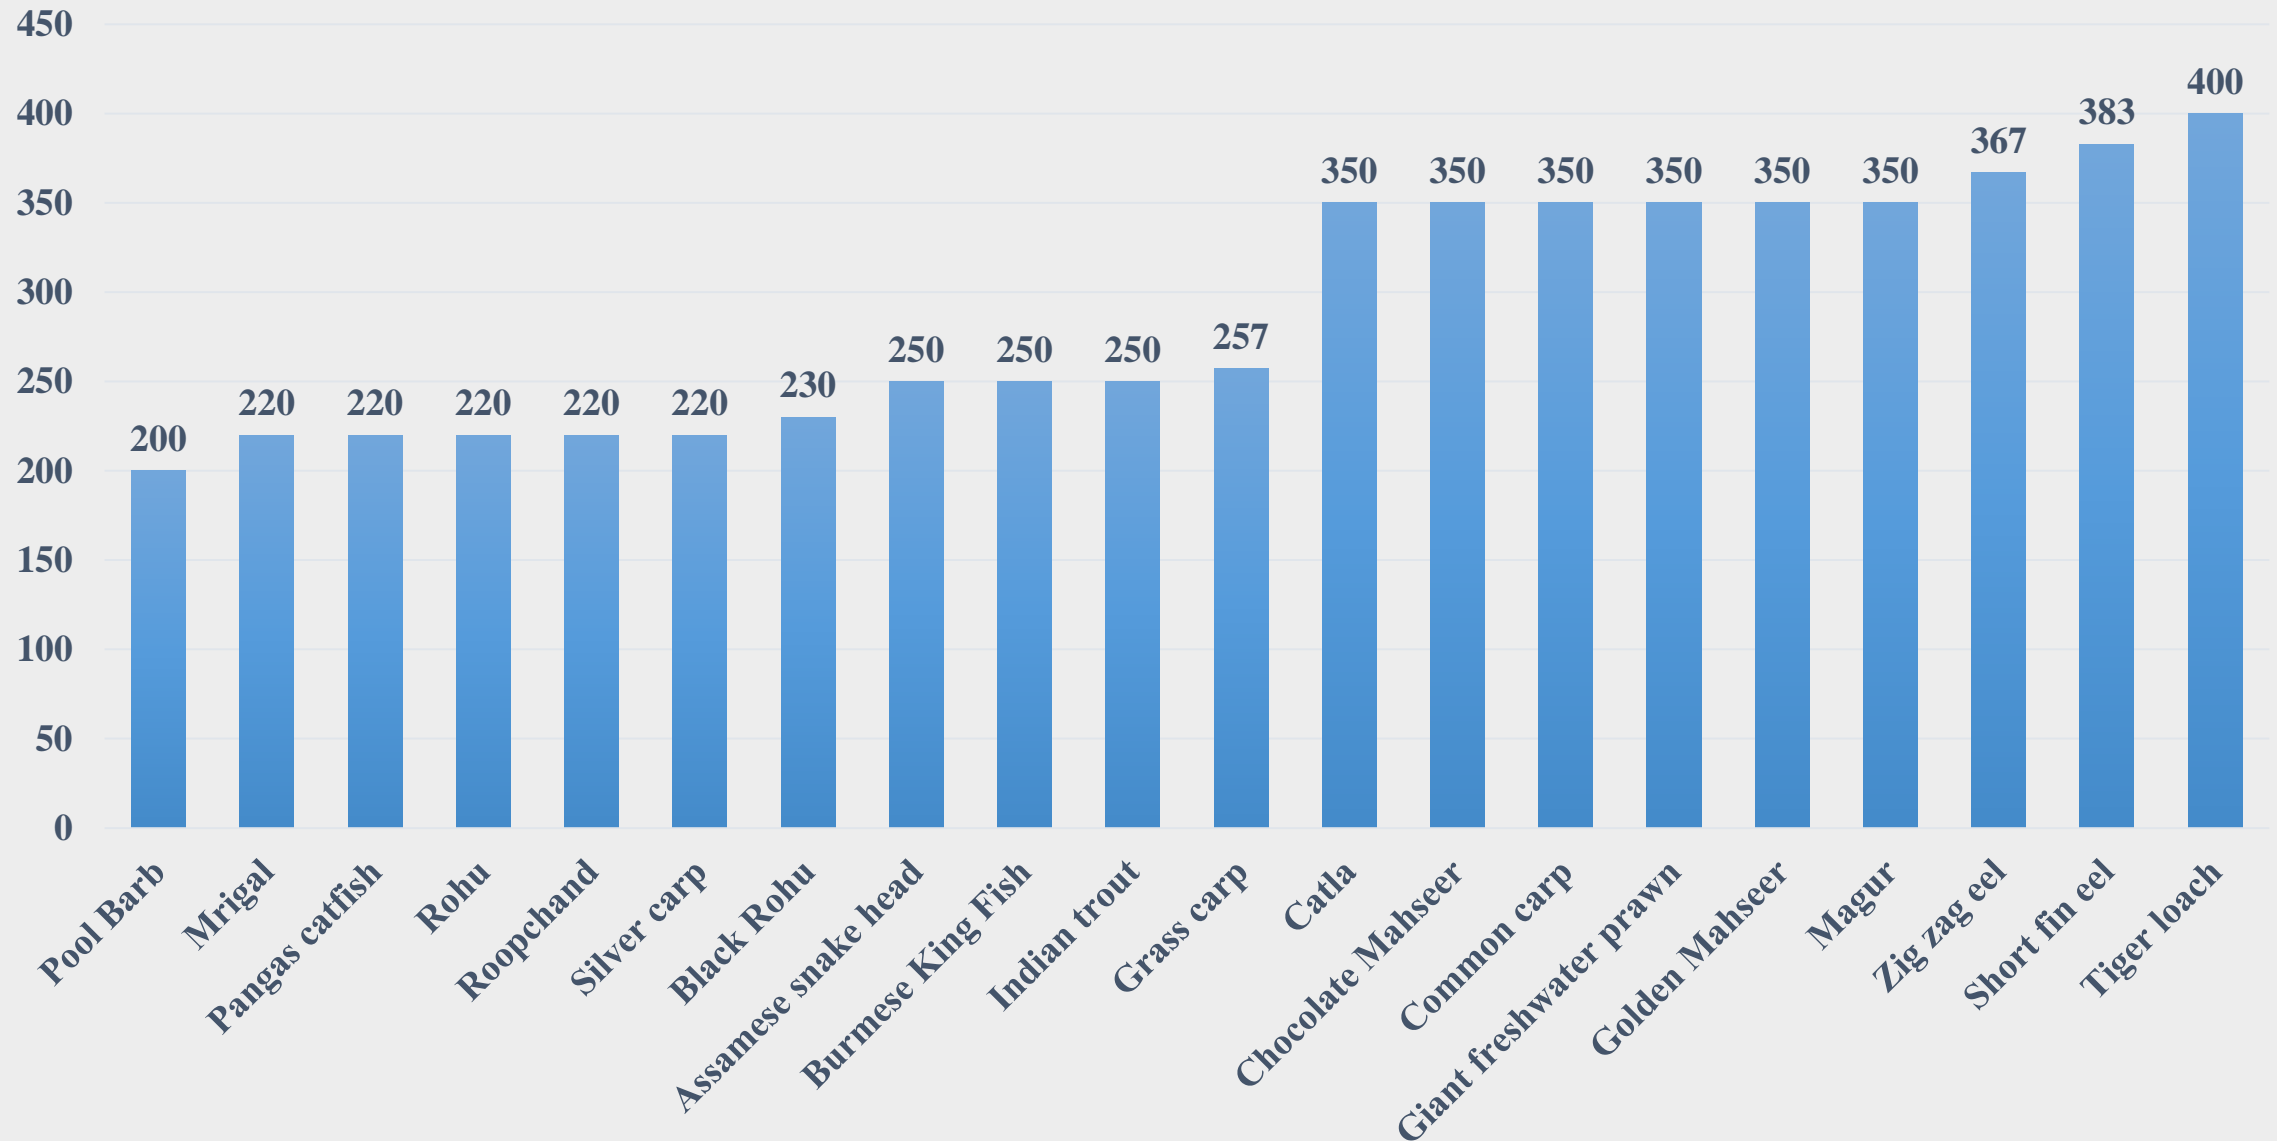

Average Retail Price (Rs. Per Kg) of Various Fish Species Arunachal Pradesh

For the Period 22.12.2025 to 28.12.2025

For further details visit: <https://fmpisnfdb.in>