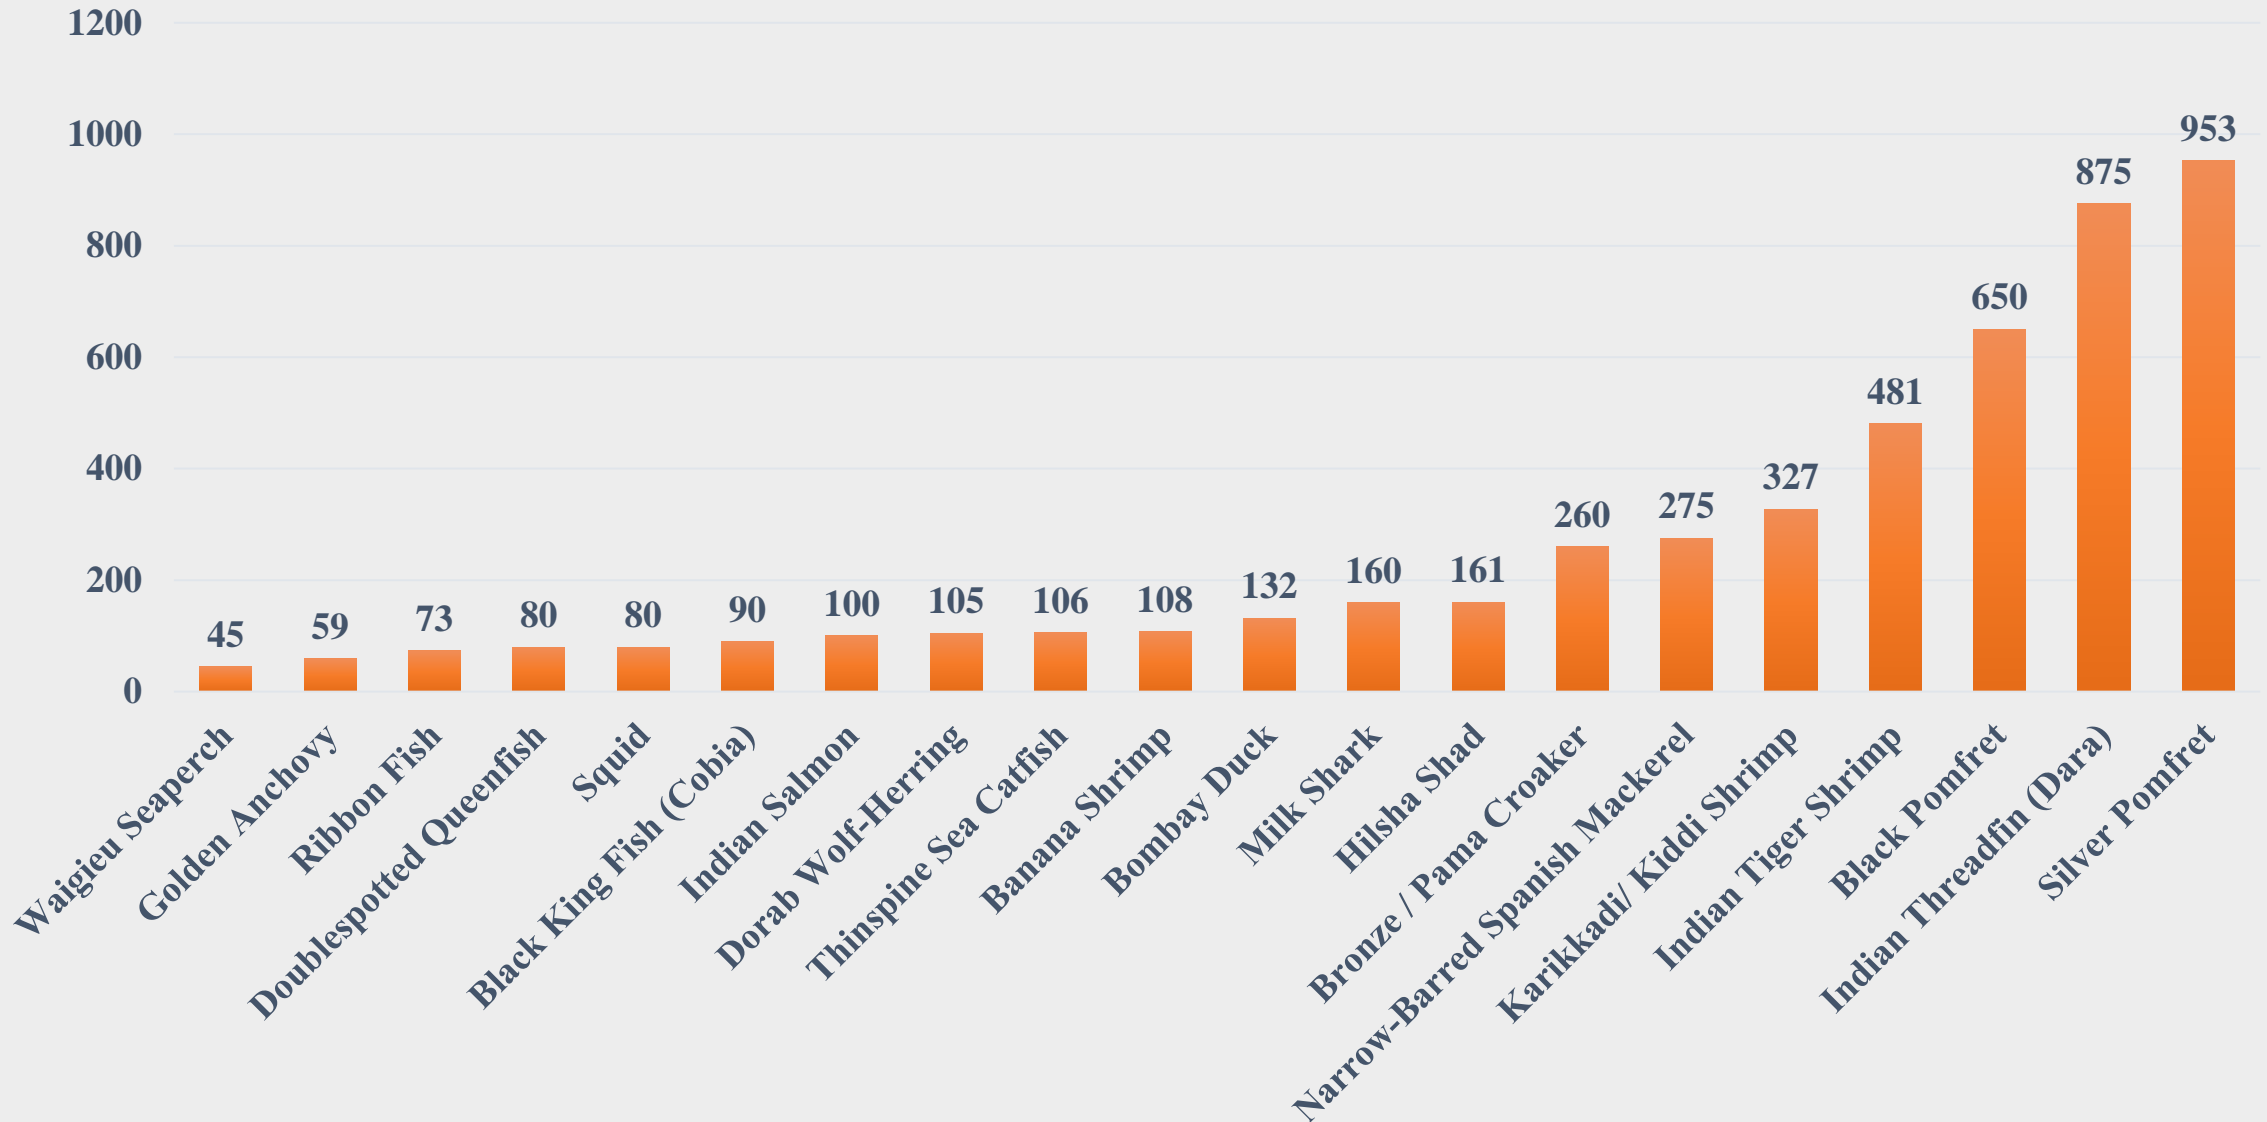

Average Price (Rs. Per Kg) of Marine Species at Fish Landing Centres in Maharashtra

For the Period 22.12.2025 to 28.12.2025

Data Source: NETFISH, MPEDA