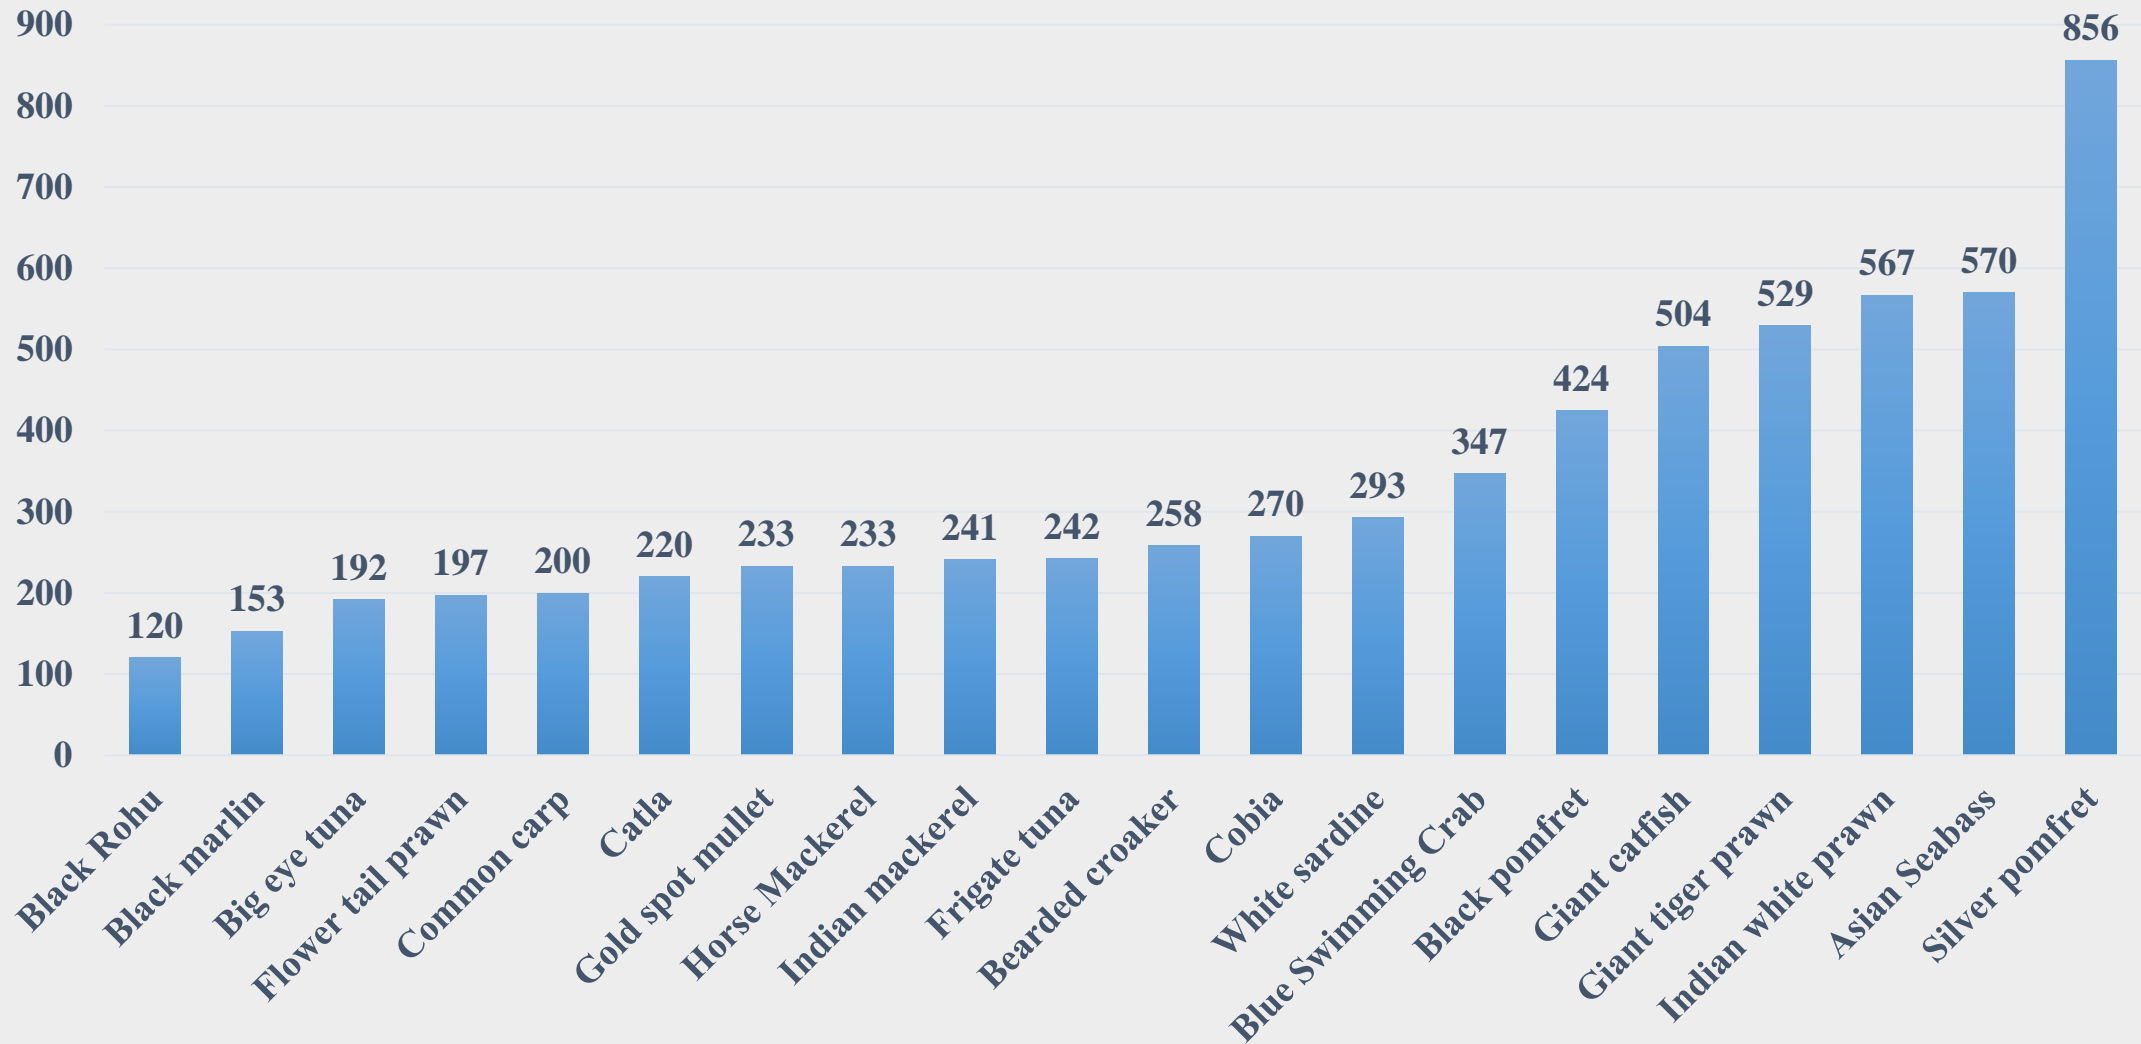

Average Retail Price (Rs. Per Kg) of Various Fish Species in Karnataka

For the Period 22.12.2025 to 28.12.2025

For further details visit: <https://fmpisnfdb.in>