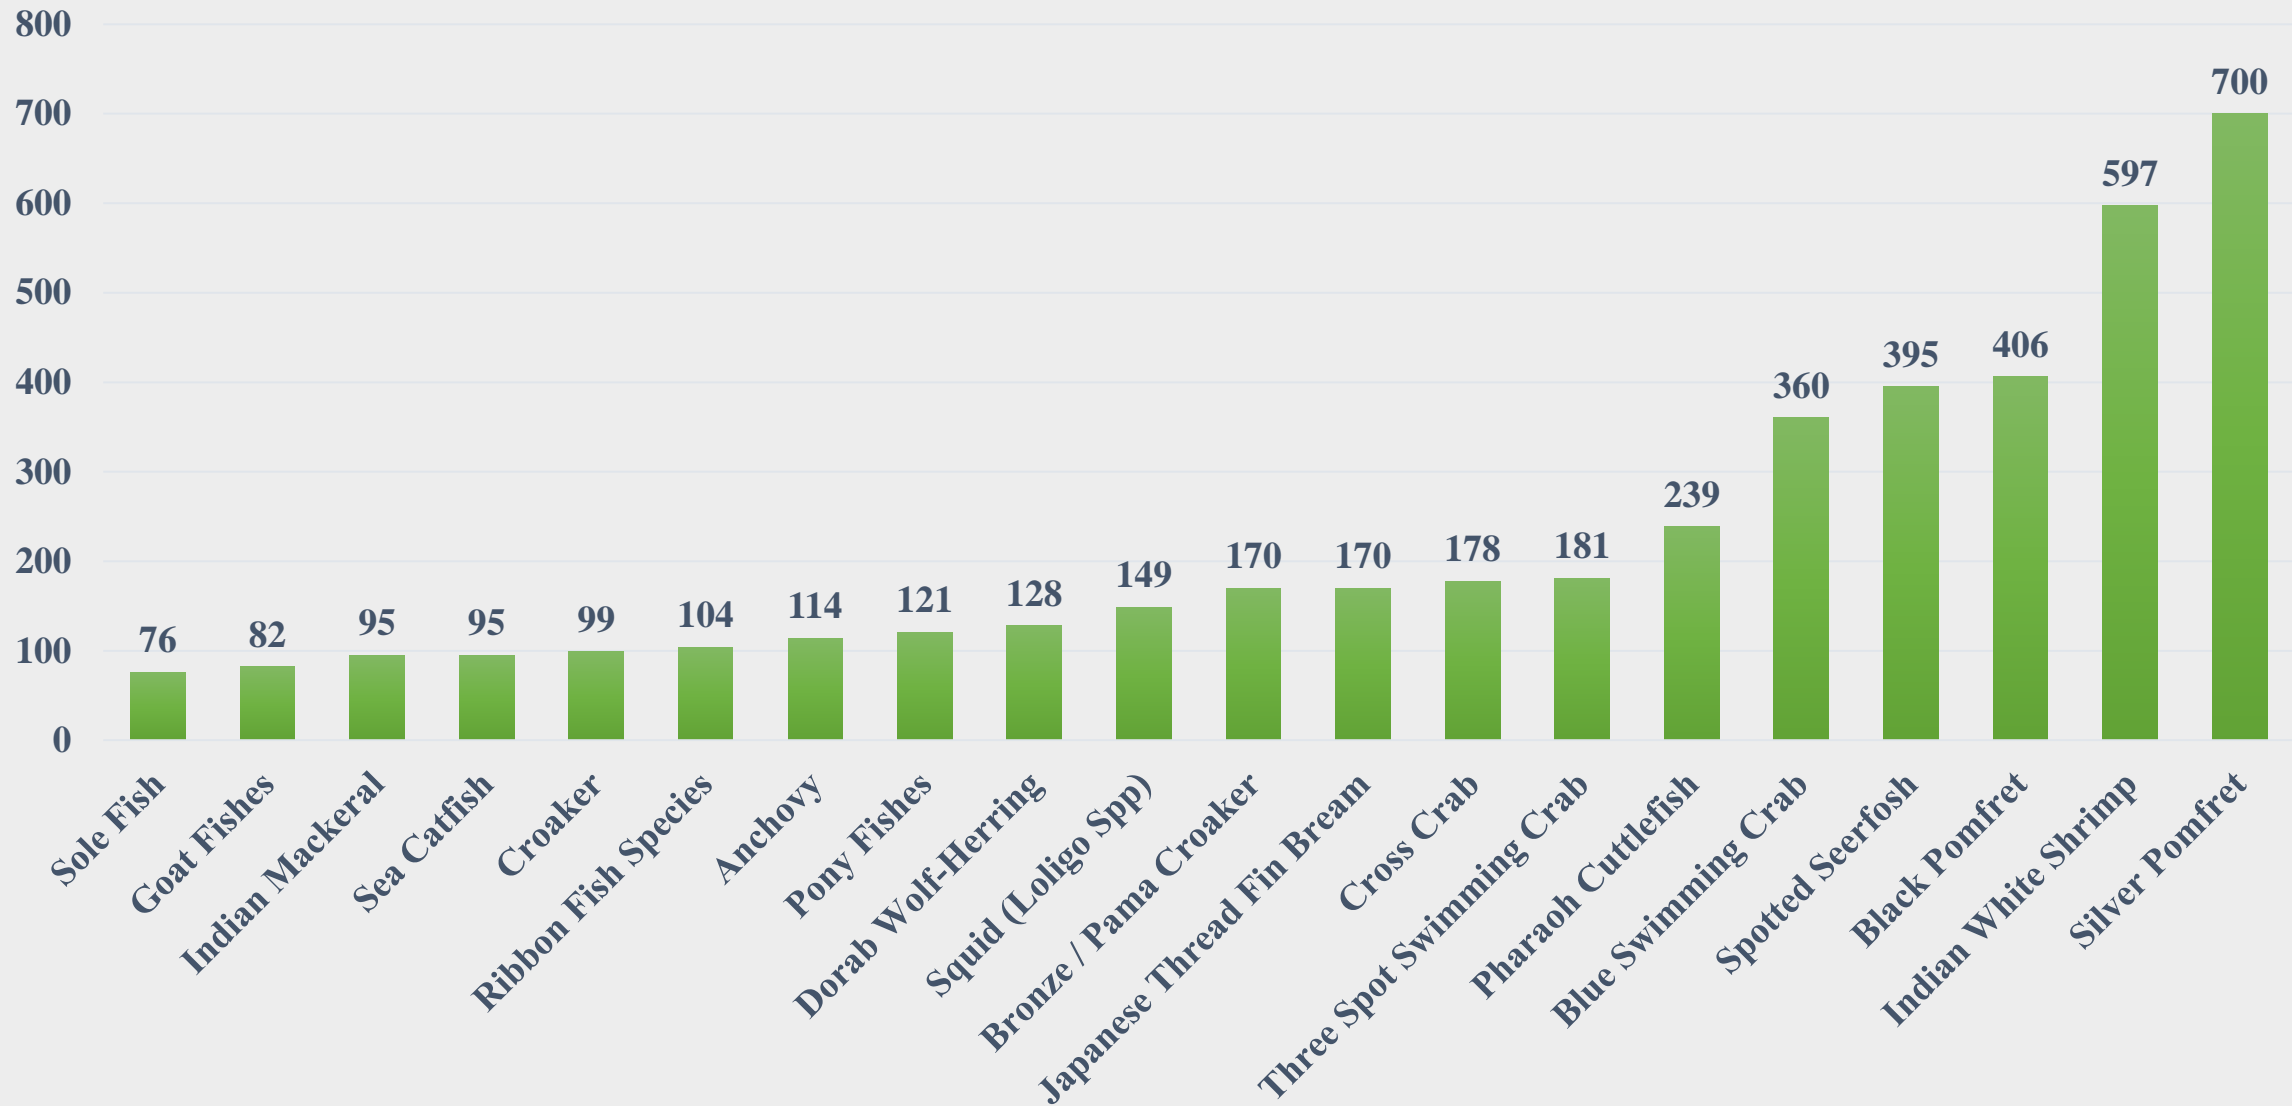

Average Price (Rs. per Kg) of Marine Species at Fishing Harbours in Odisha

For the Period 22.12.2025 to 28.12.2025

Data Source: NETFISH, MPEDA