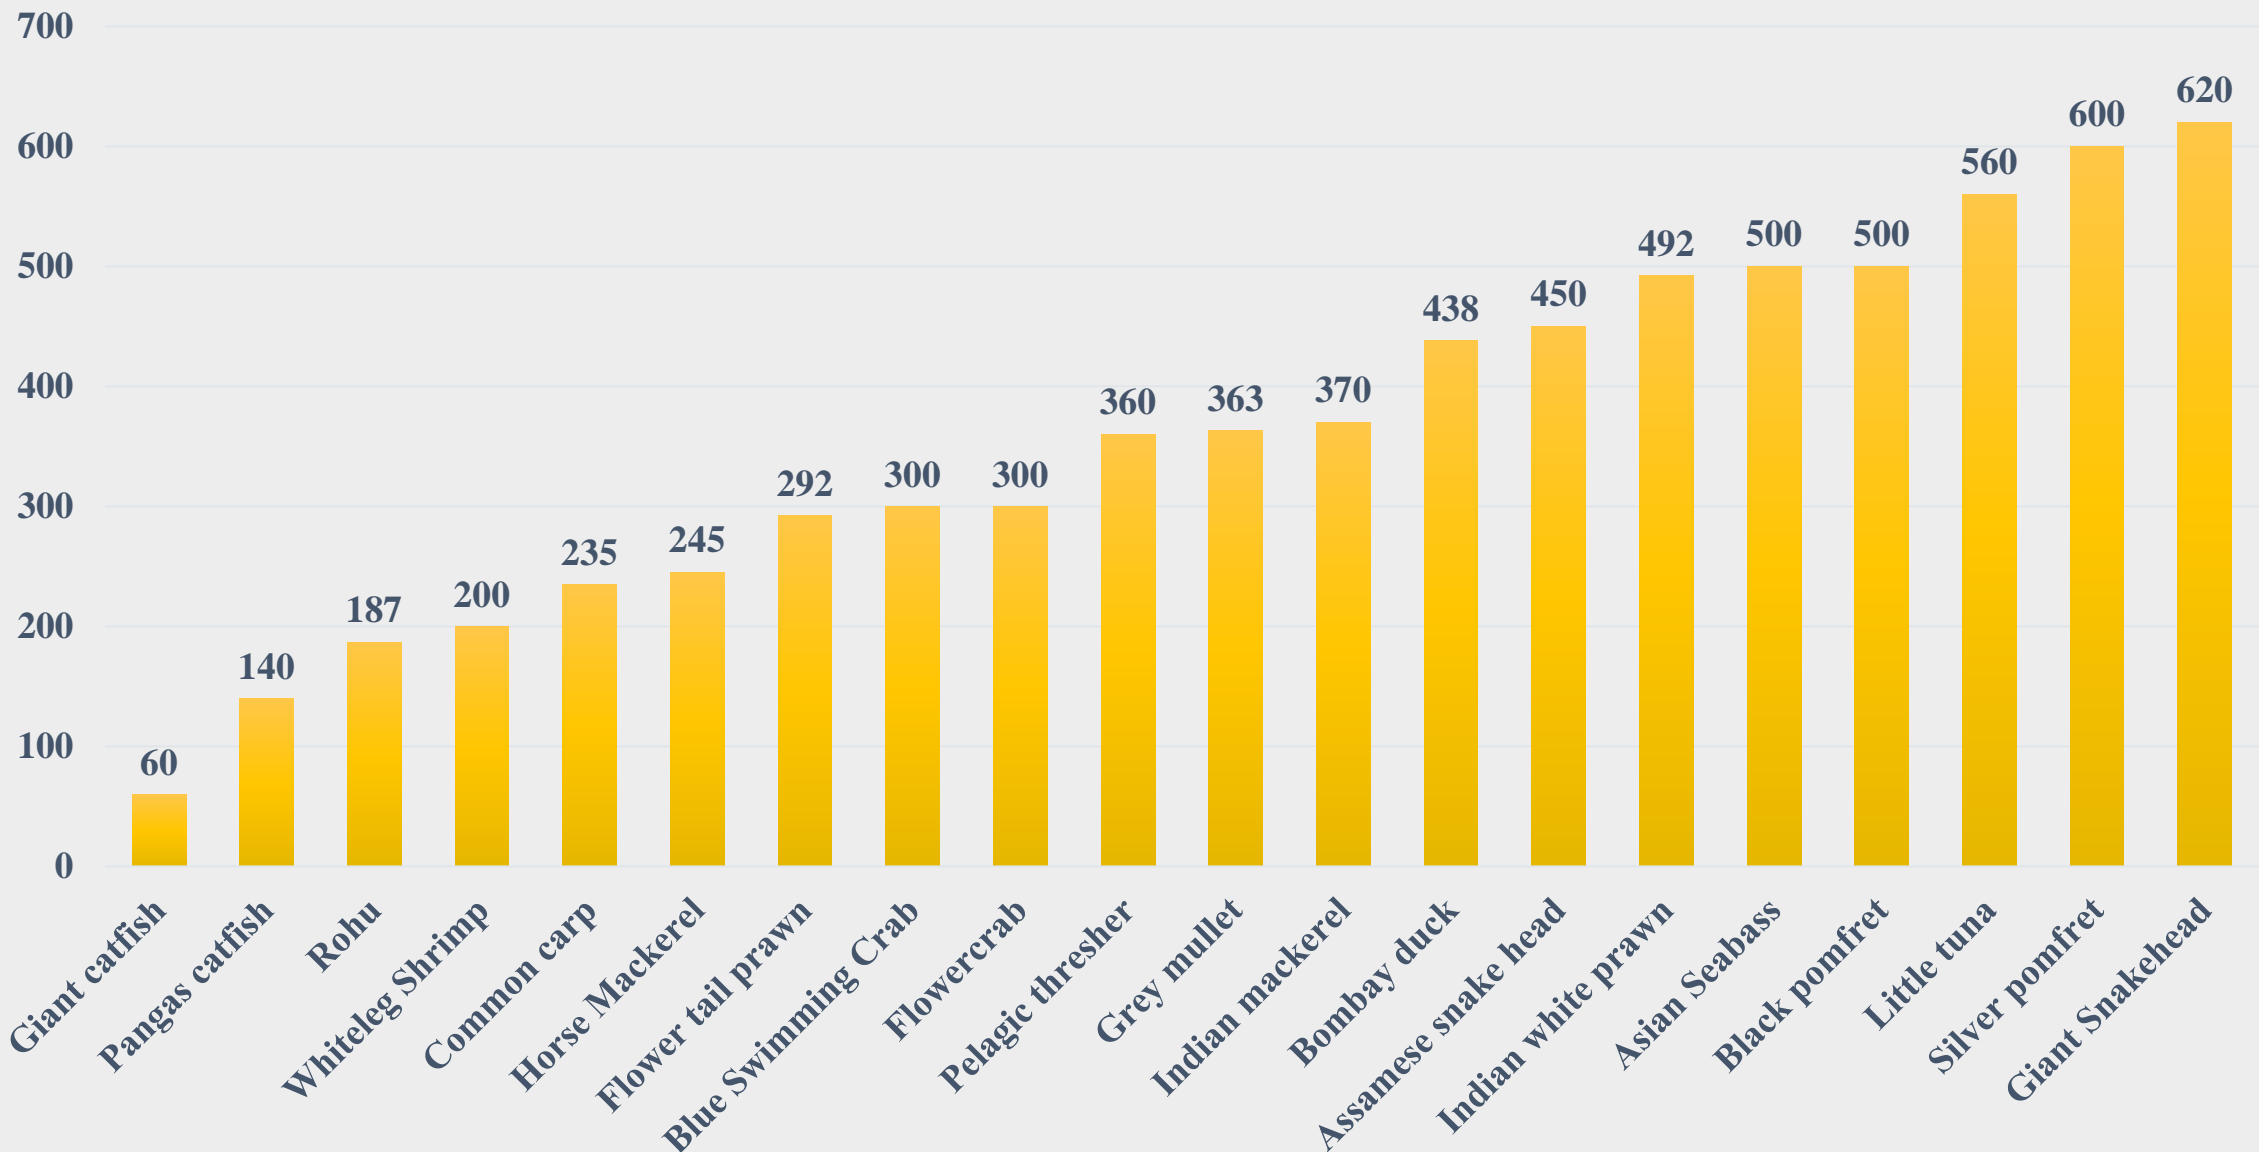

Average Wholesale Price (Rs. Per Kg) of Various Fish Species in Tamil Nadu

For the Period 22.12.2025 to 28.12.2025

For further details visit: <https://fmpisnfdb.in>