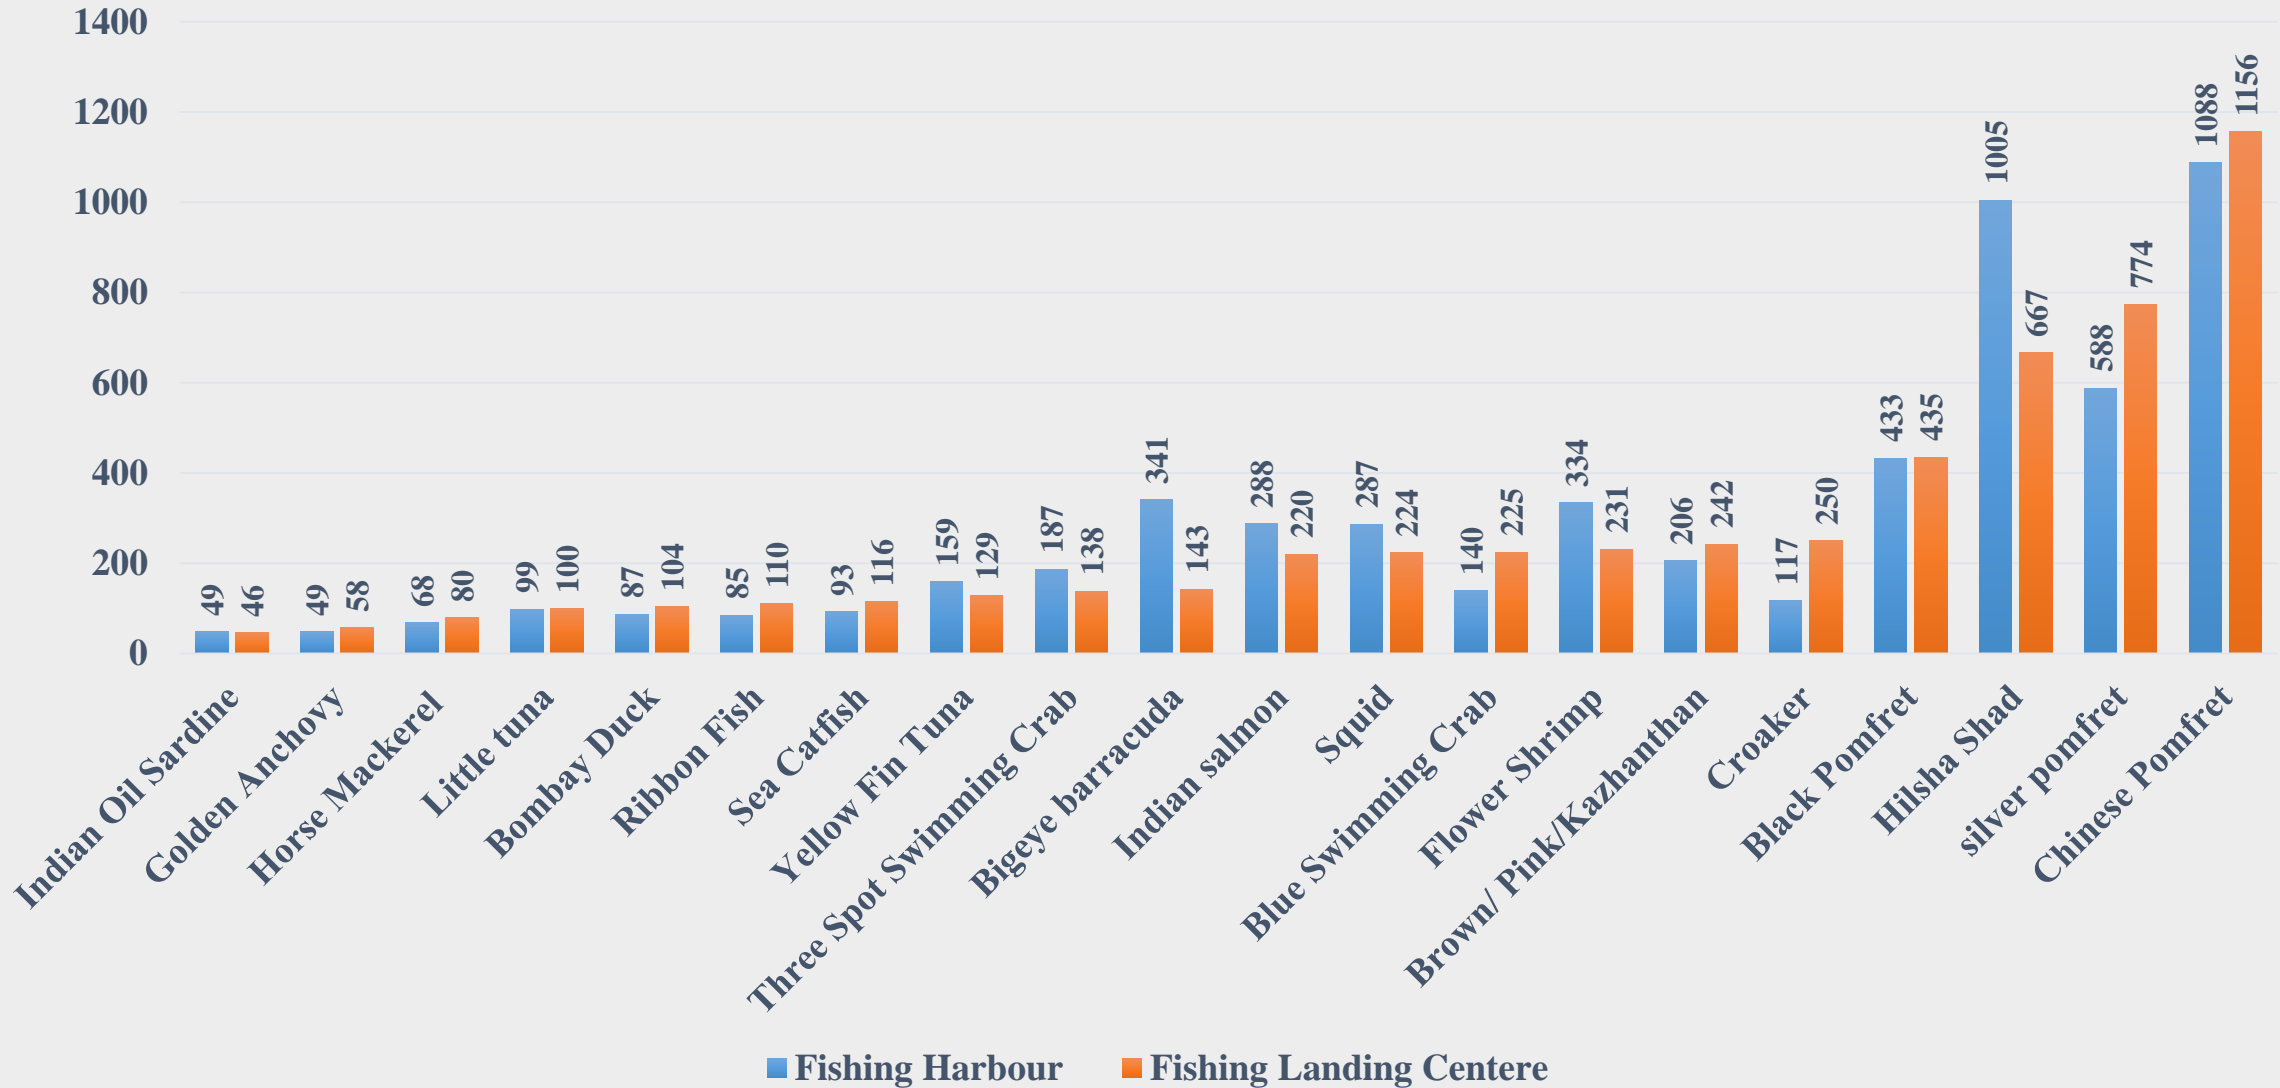

Price (Rs. per kg) Comparison of Marine Fish Species between Fish Landing Centres and Fishing Harbours across India

For the Period 22.12.2025 to 28.12.2025

Data Source: NETFISH, MPEDA