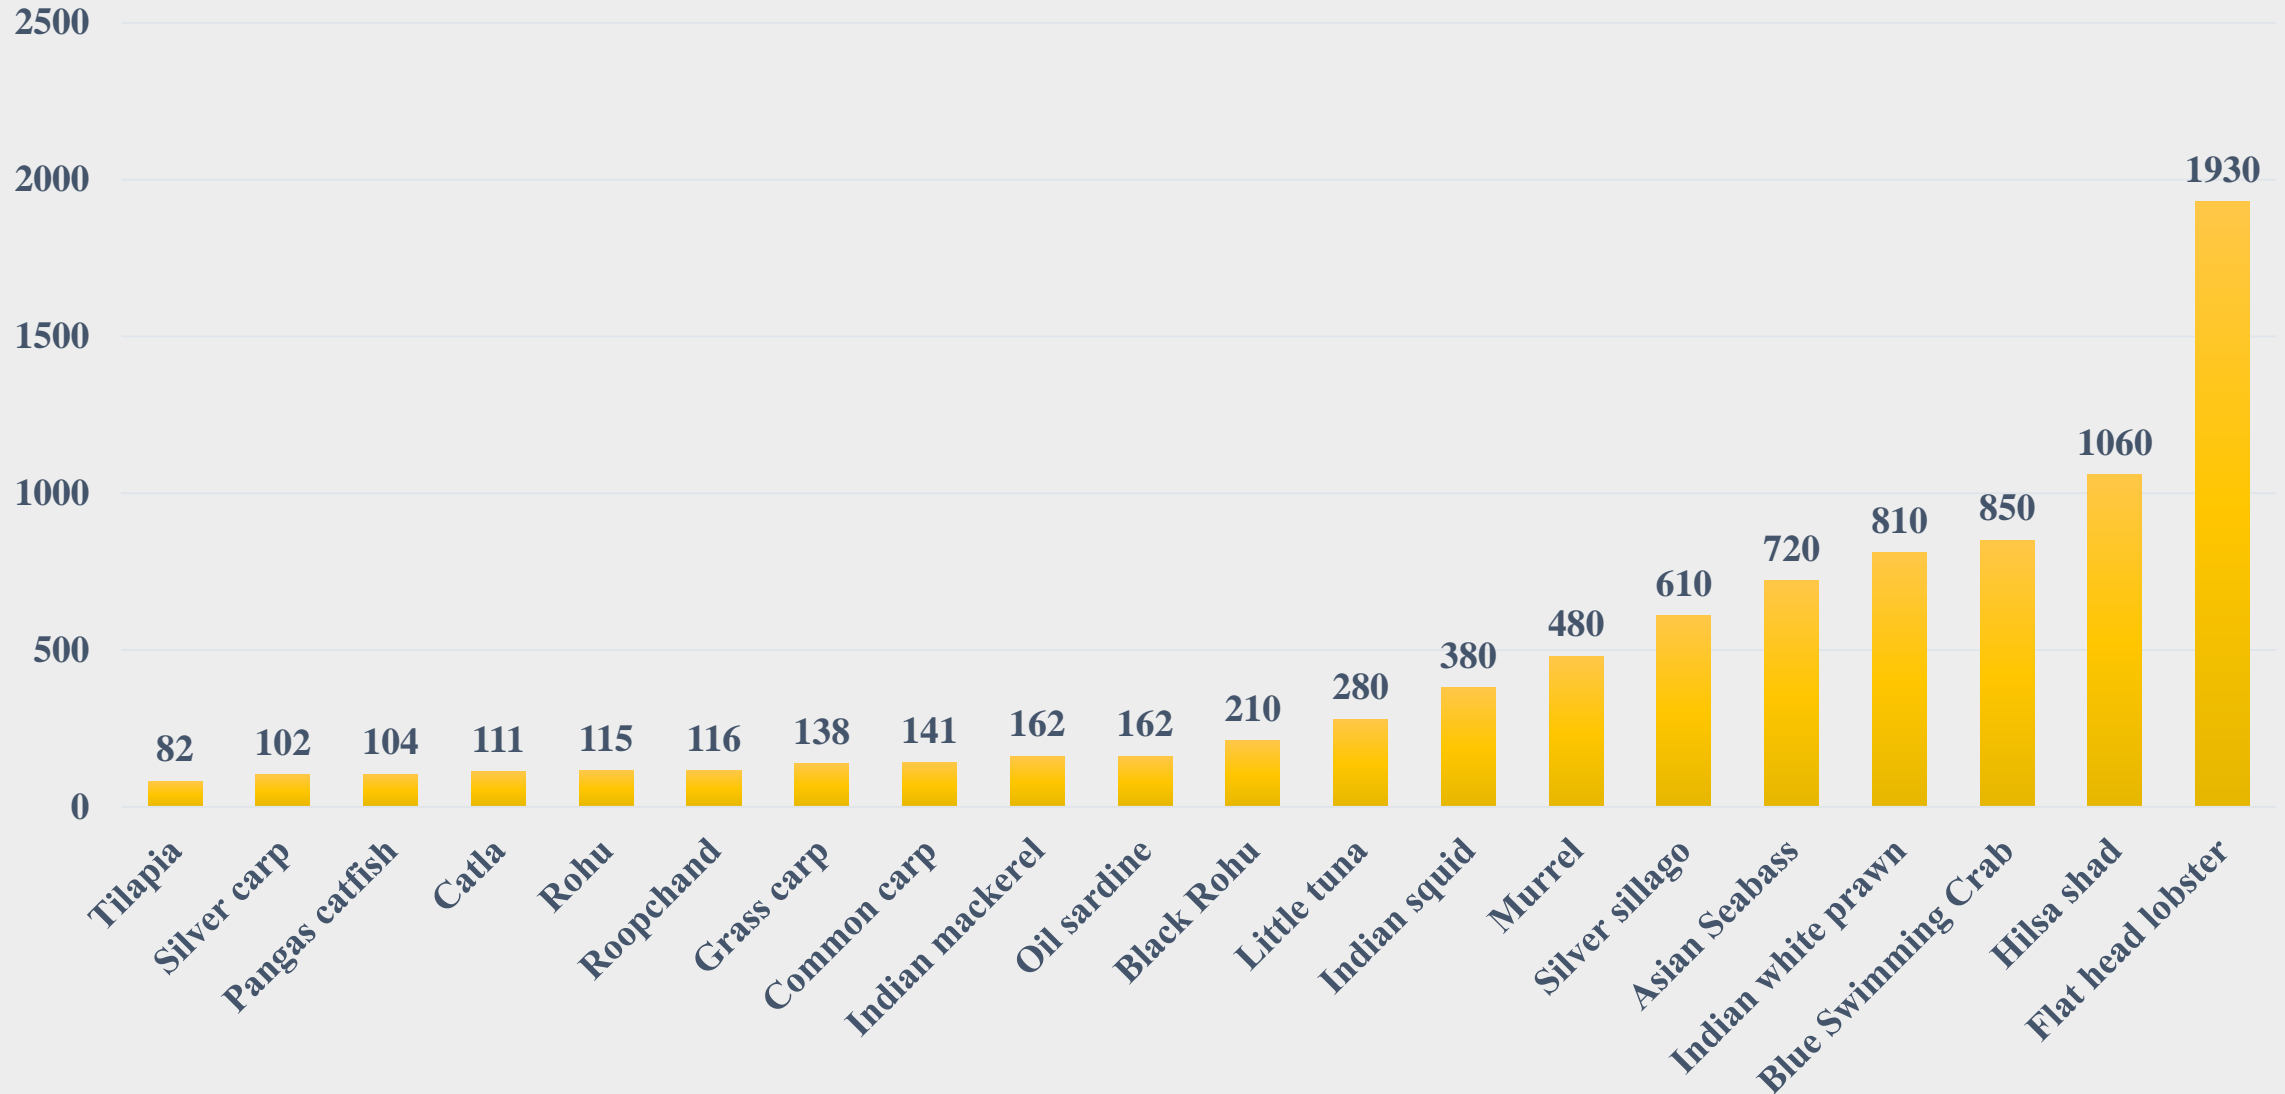

Average Wholesale Price (Rs. Per Kg) of Various Fish Species in Karnataka

For the Period 22.12.2025 to 28.12.2025

For further details visit: <https://fmpisnfdb.in>