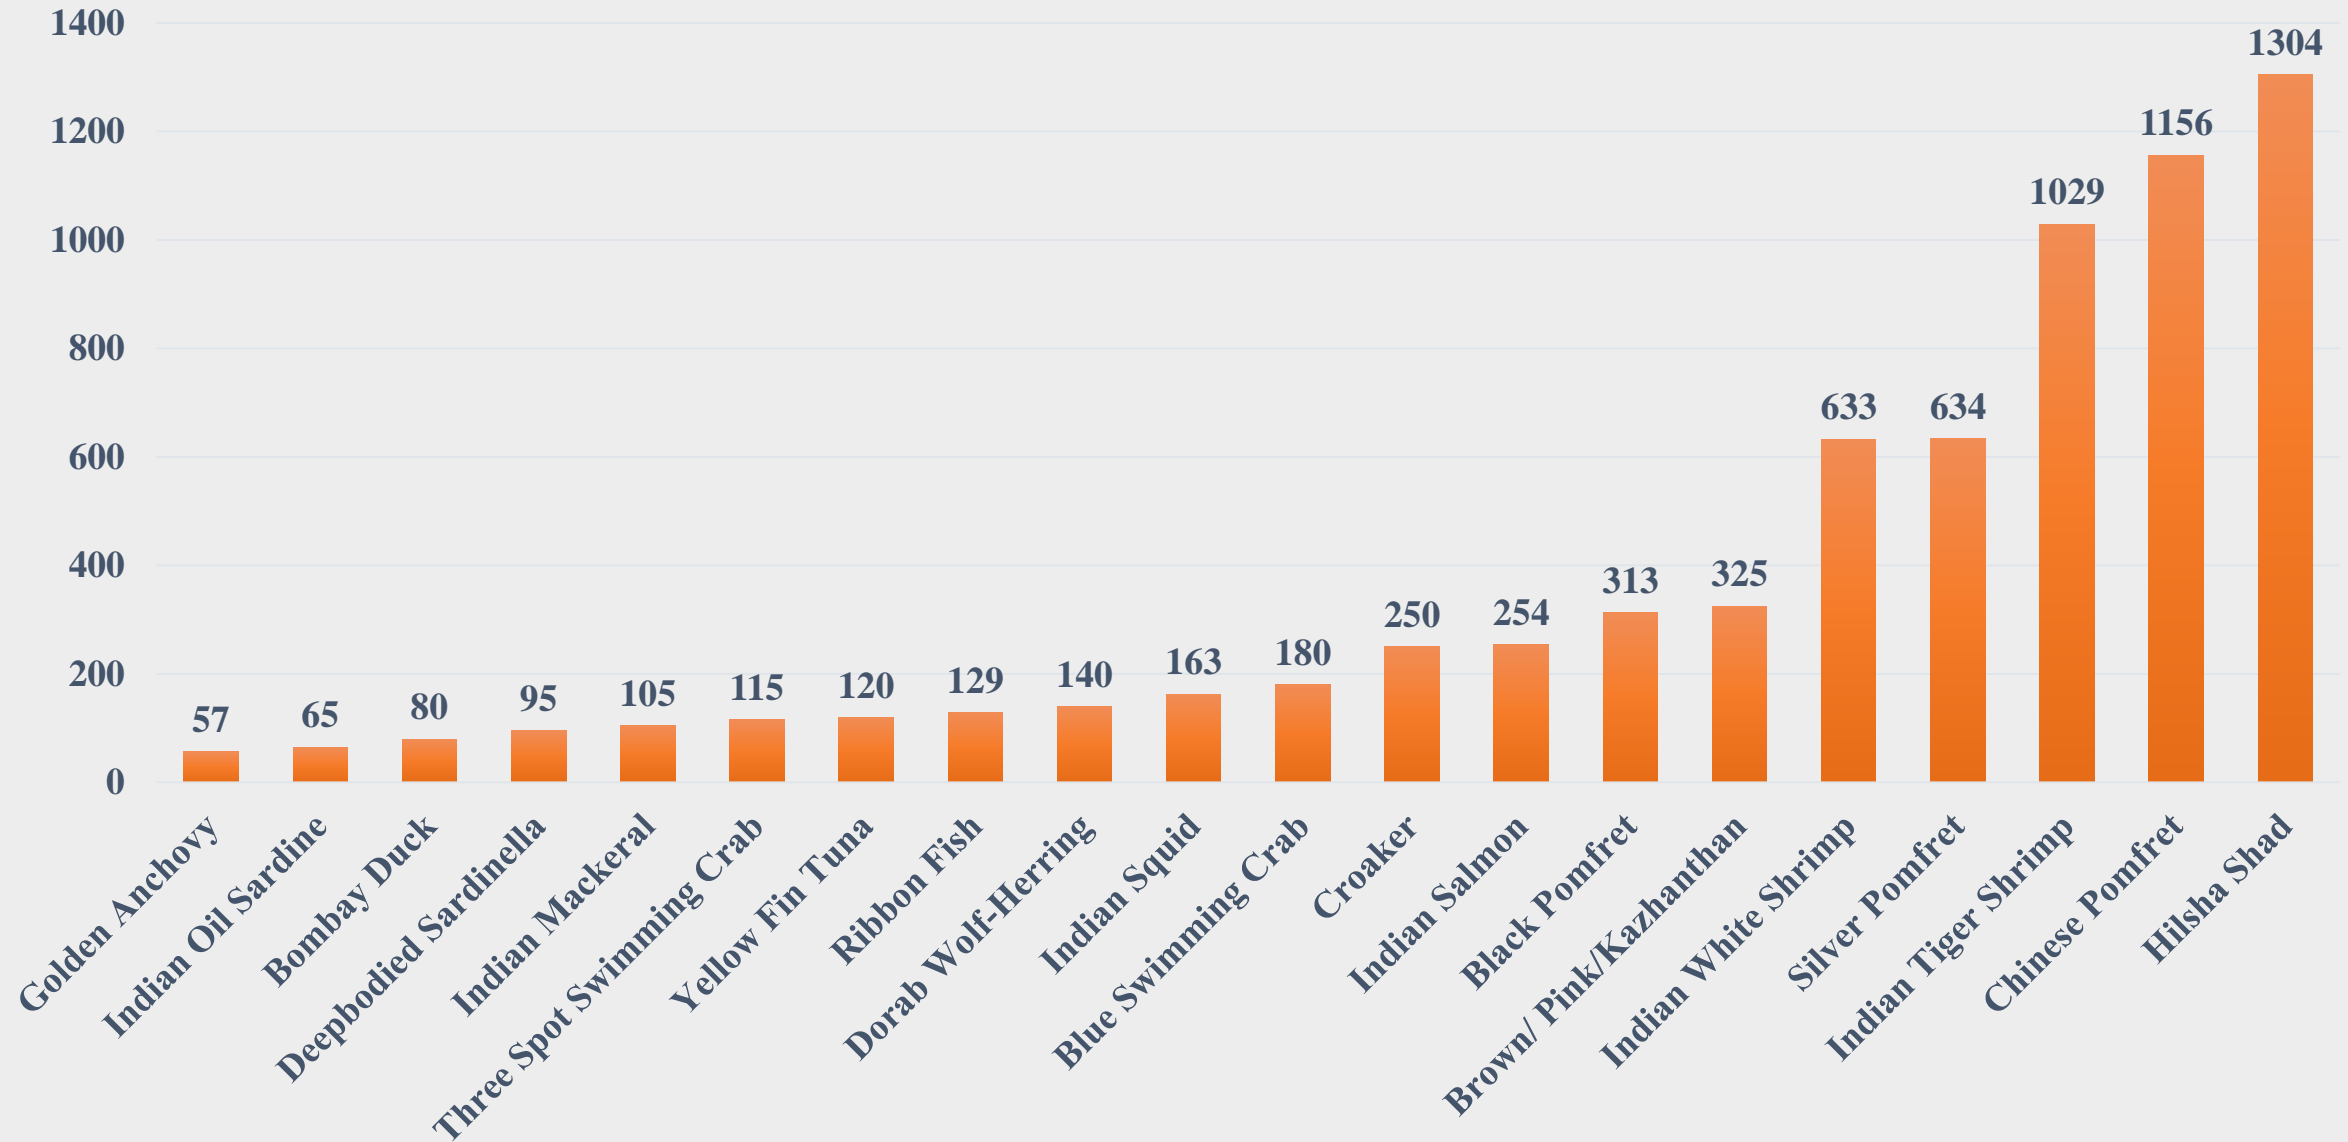

Average Price (Rs. Per Kg) of Marine Species at Fish Landing Centres in West Bengal

For the Period 22.12.2025 to 28.12.2025

Data Source: NETFISH, MPEDA