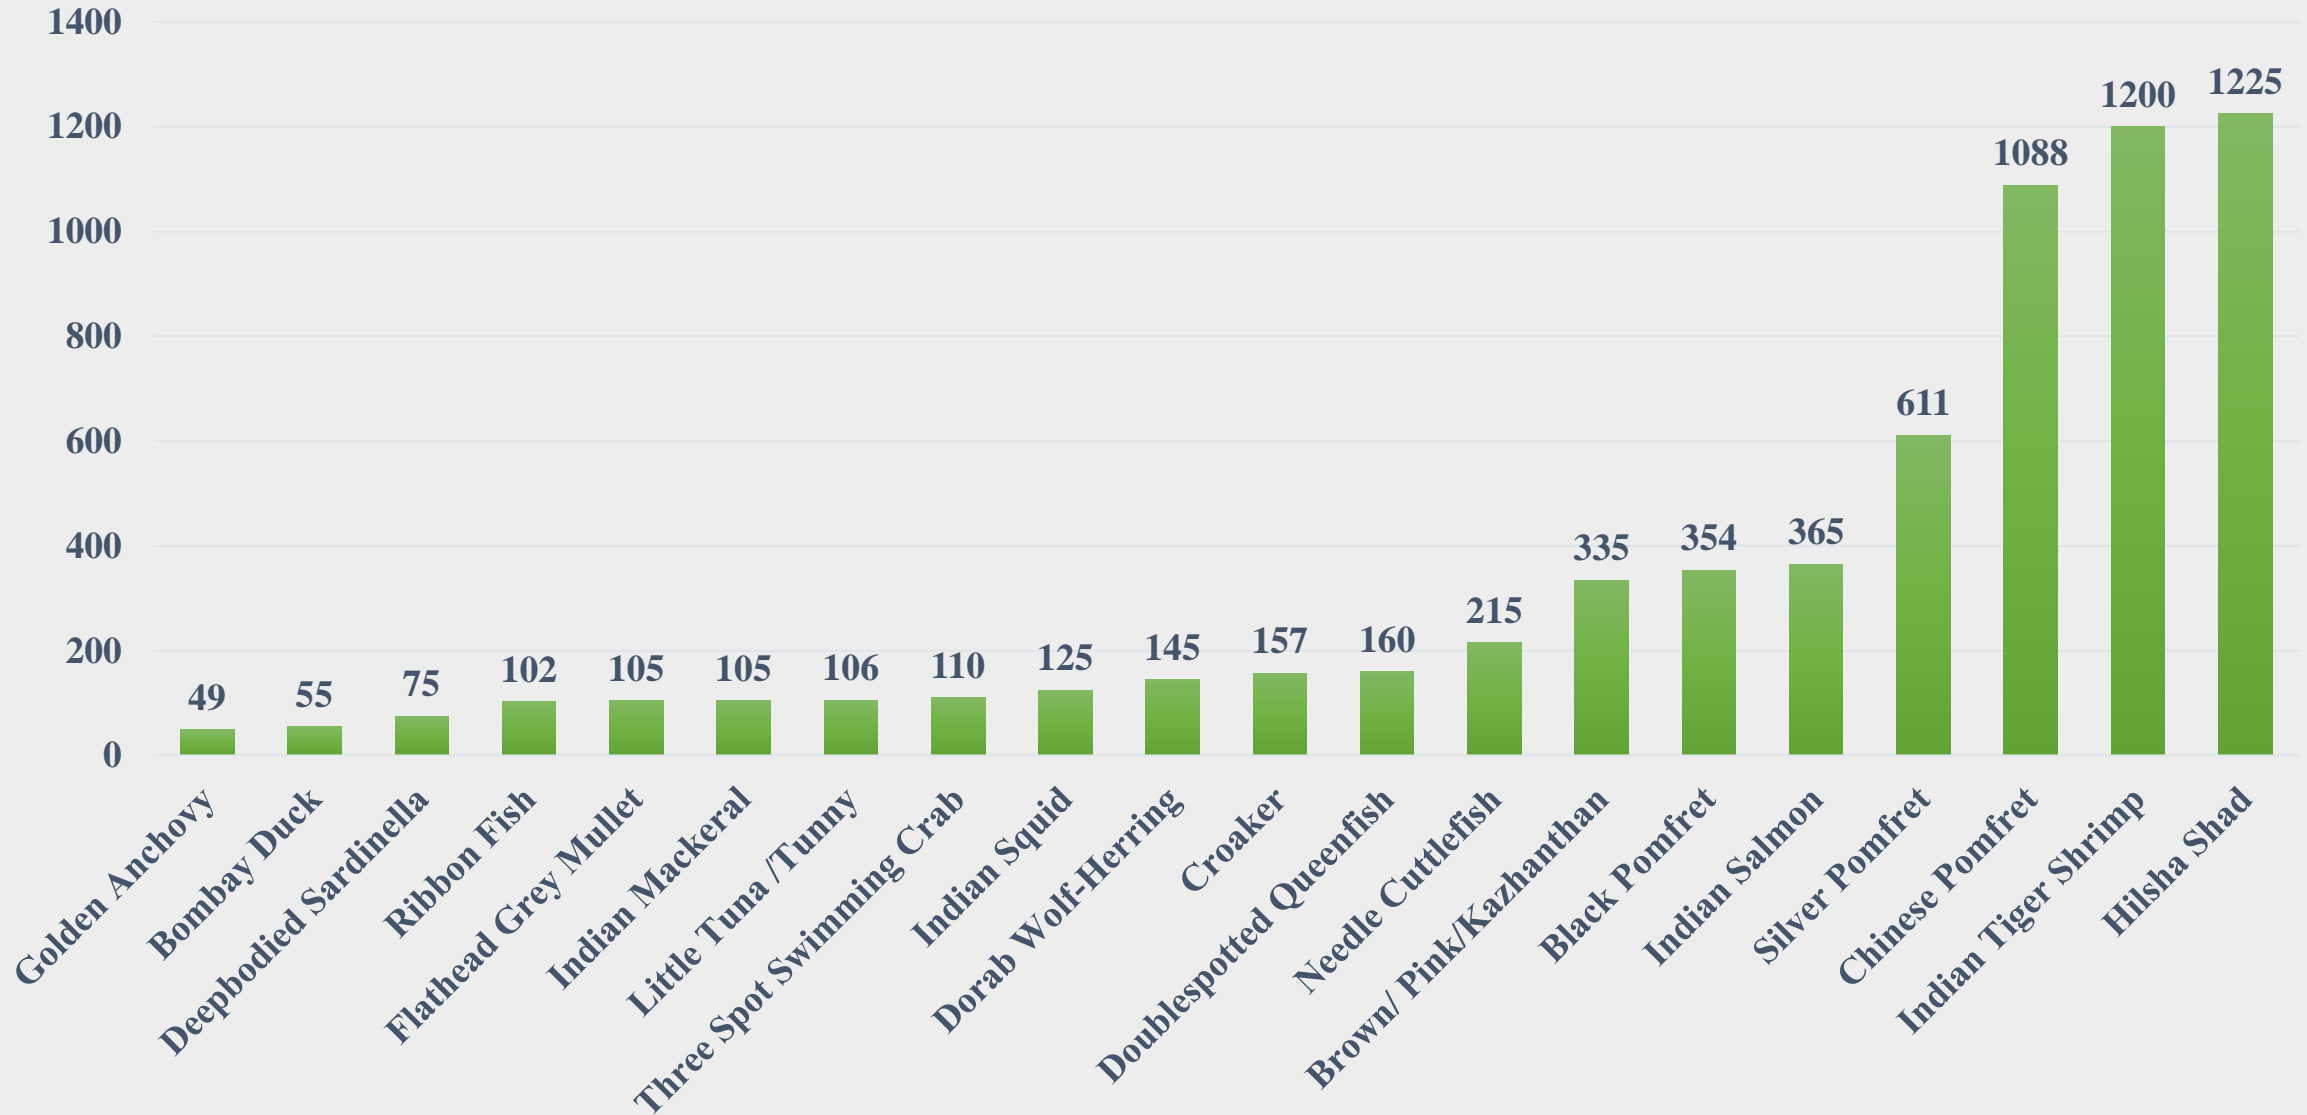

Average Price (Rs. per Kg) of Marine Species at Fishing Harbours in West Bengal

For the Period 22.12.2025 to 28.12.2025

Data Source: NETFISH, MPEDA