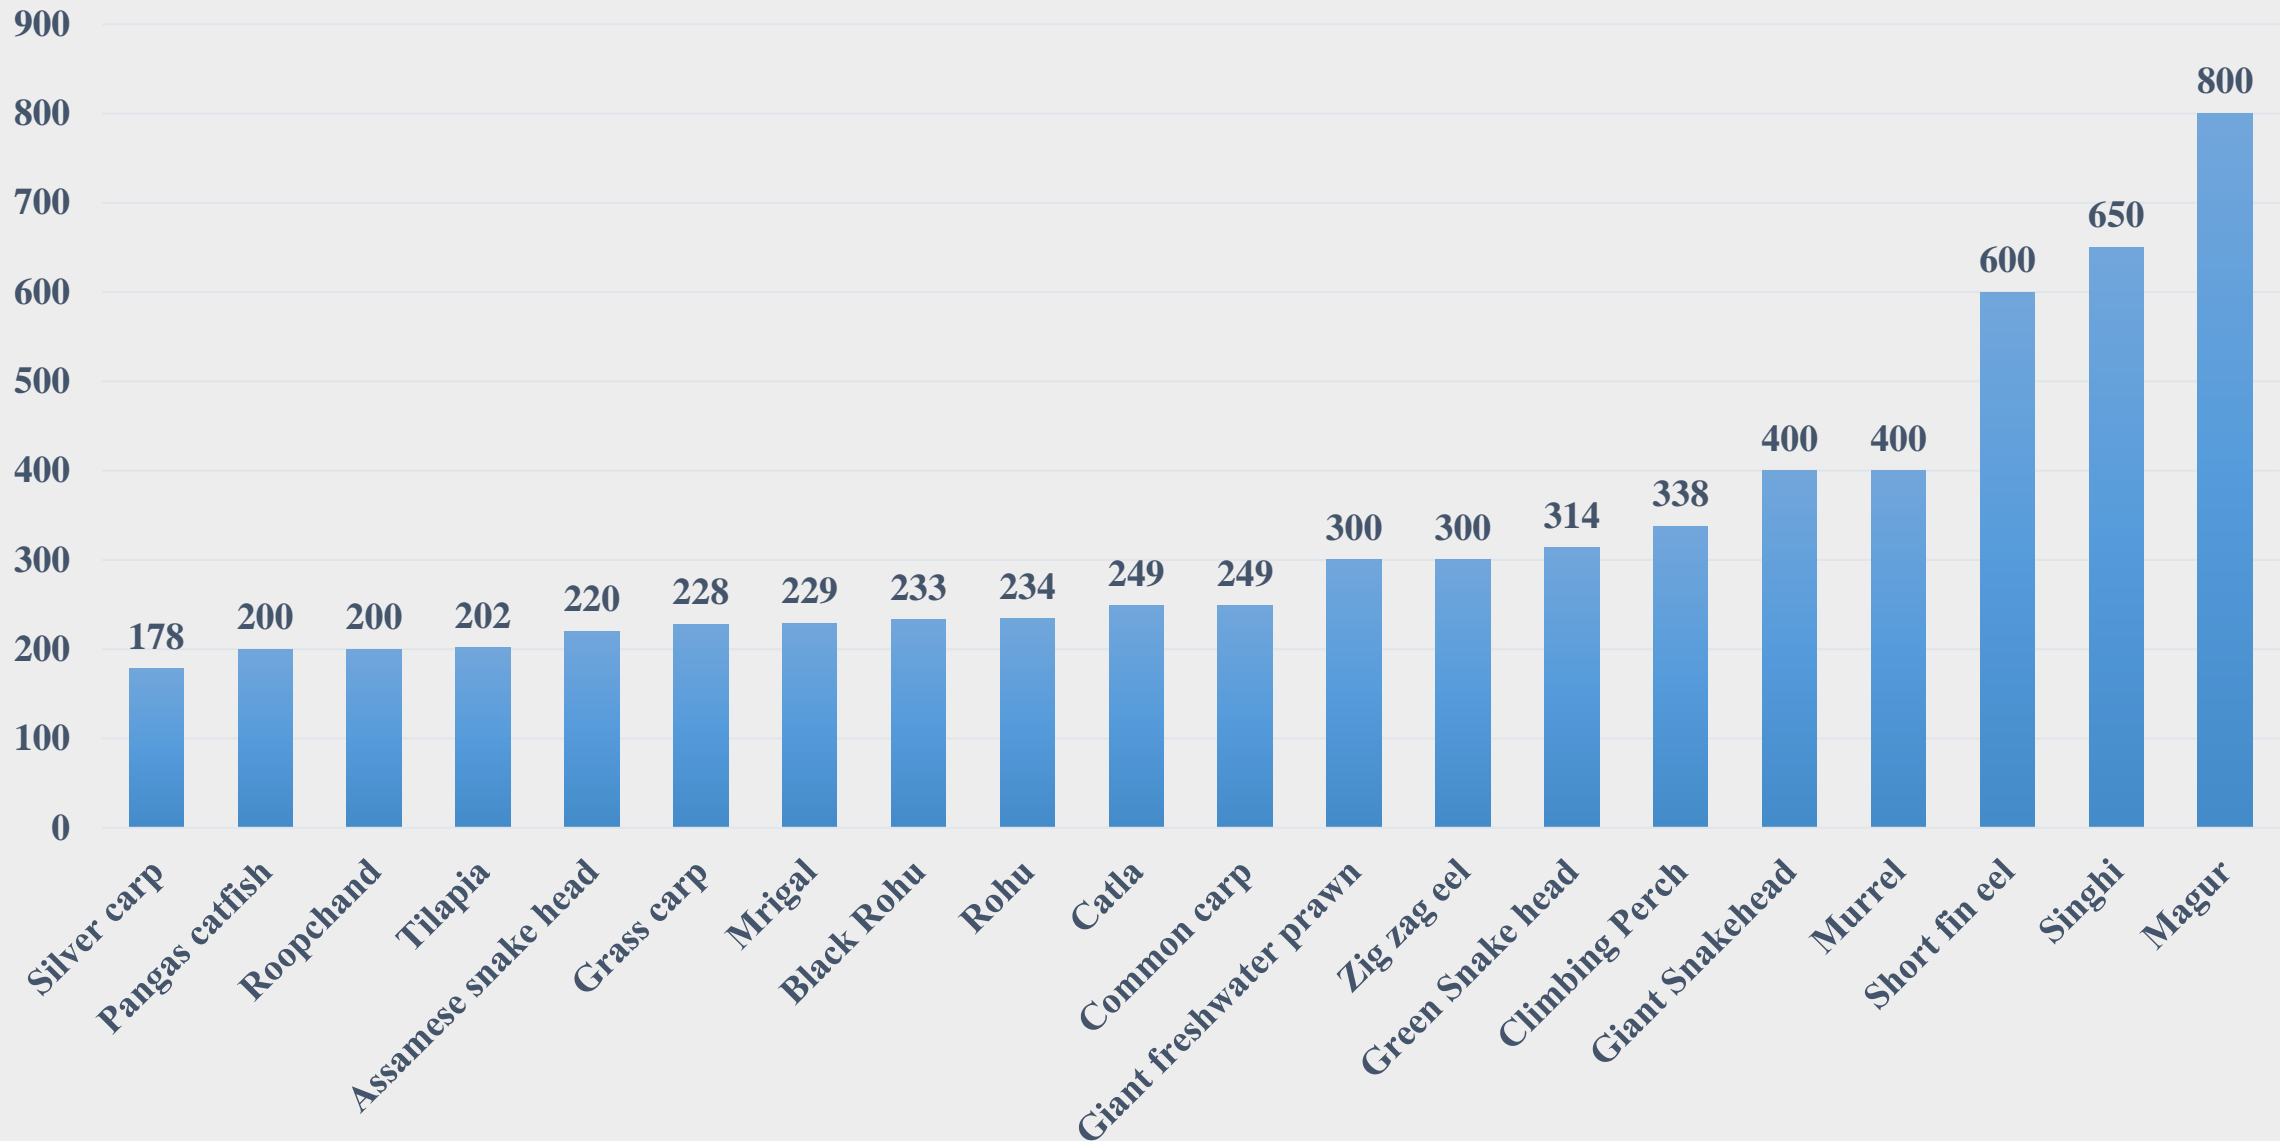

Average Retail Price (Rs. Per Kg) of Various Fish Species in Assam

For the Period 22.12.2025 to 28.12.2025

For further details visit: <https://fmpisnfdb.in>