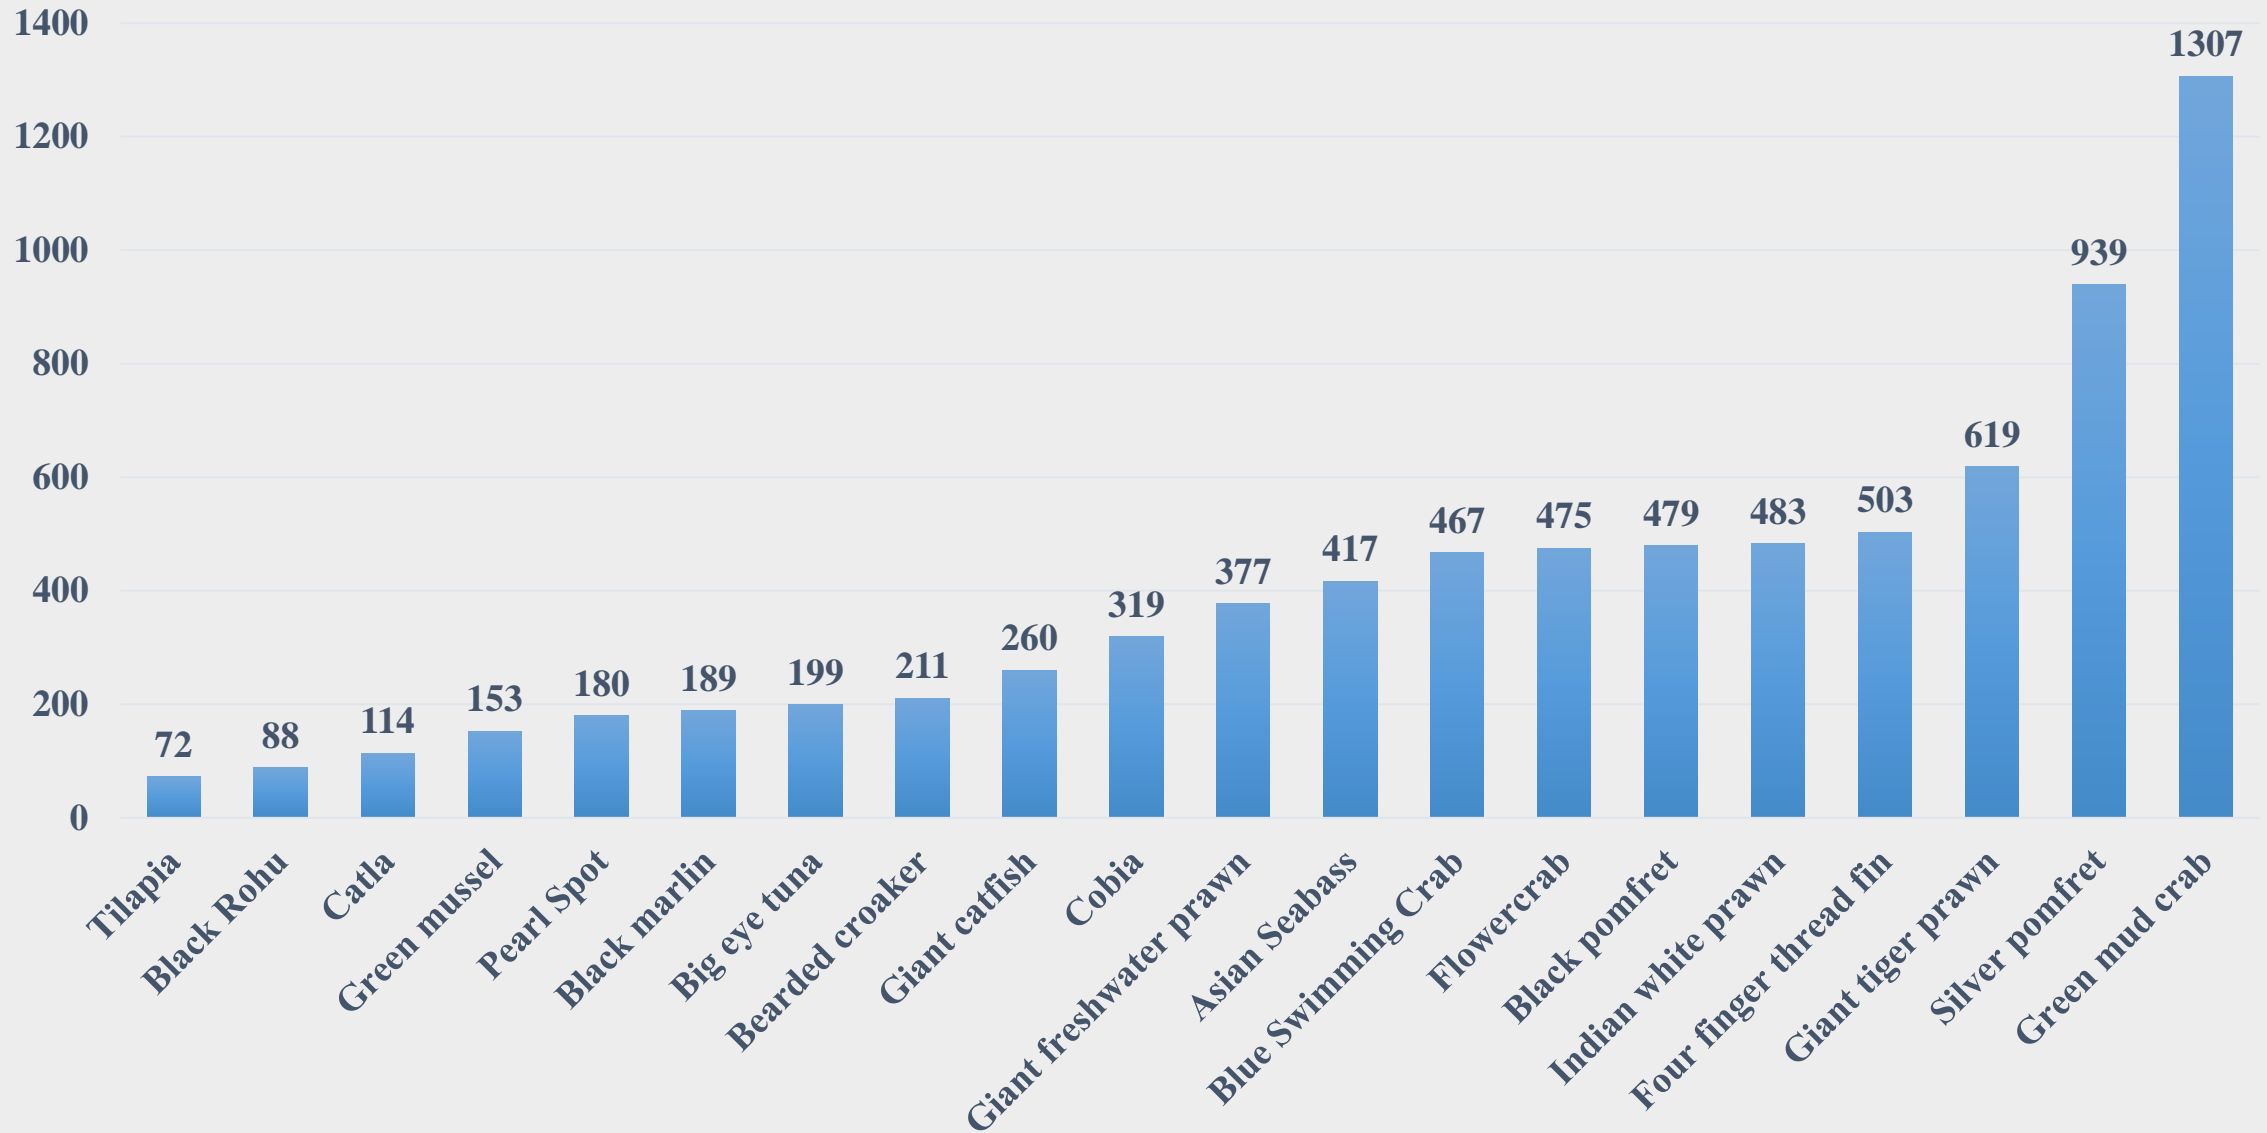

Average Retail Price (Rs. Per Kg) of Various Fish Species in Tamil Nadu

For the Period 22.12.2025 to 28.12.2025

For further details visit: <https://fmpisnfdb.in>