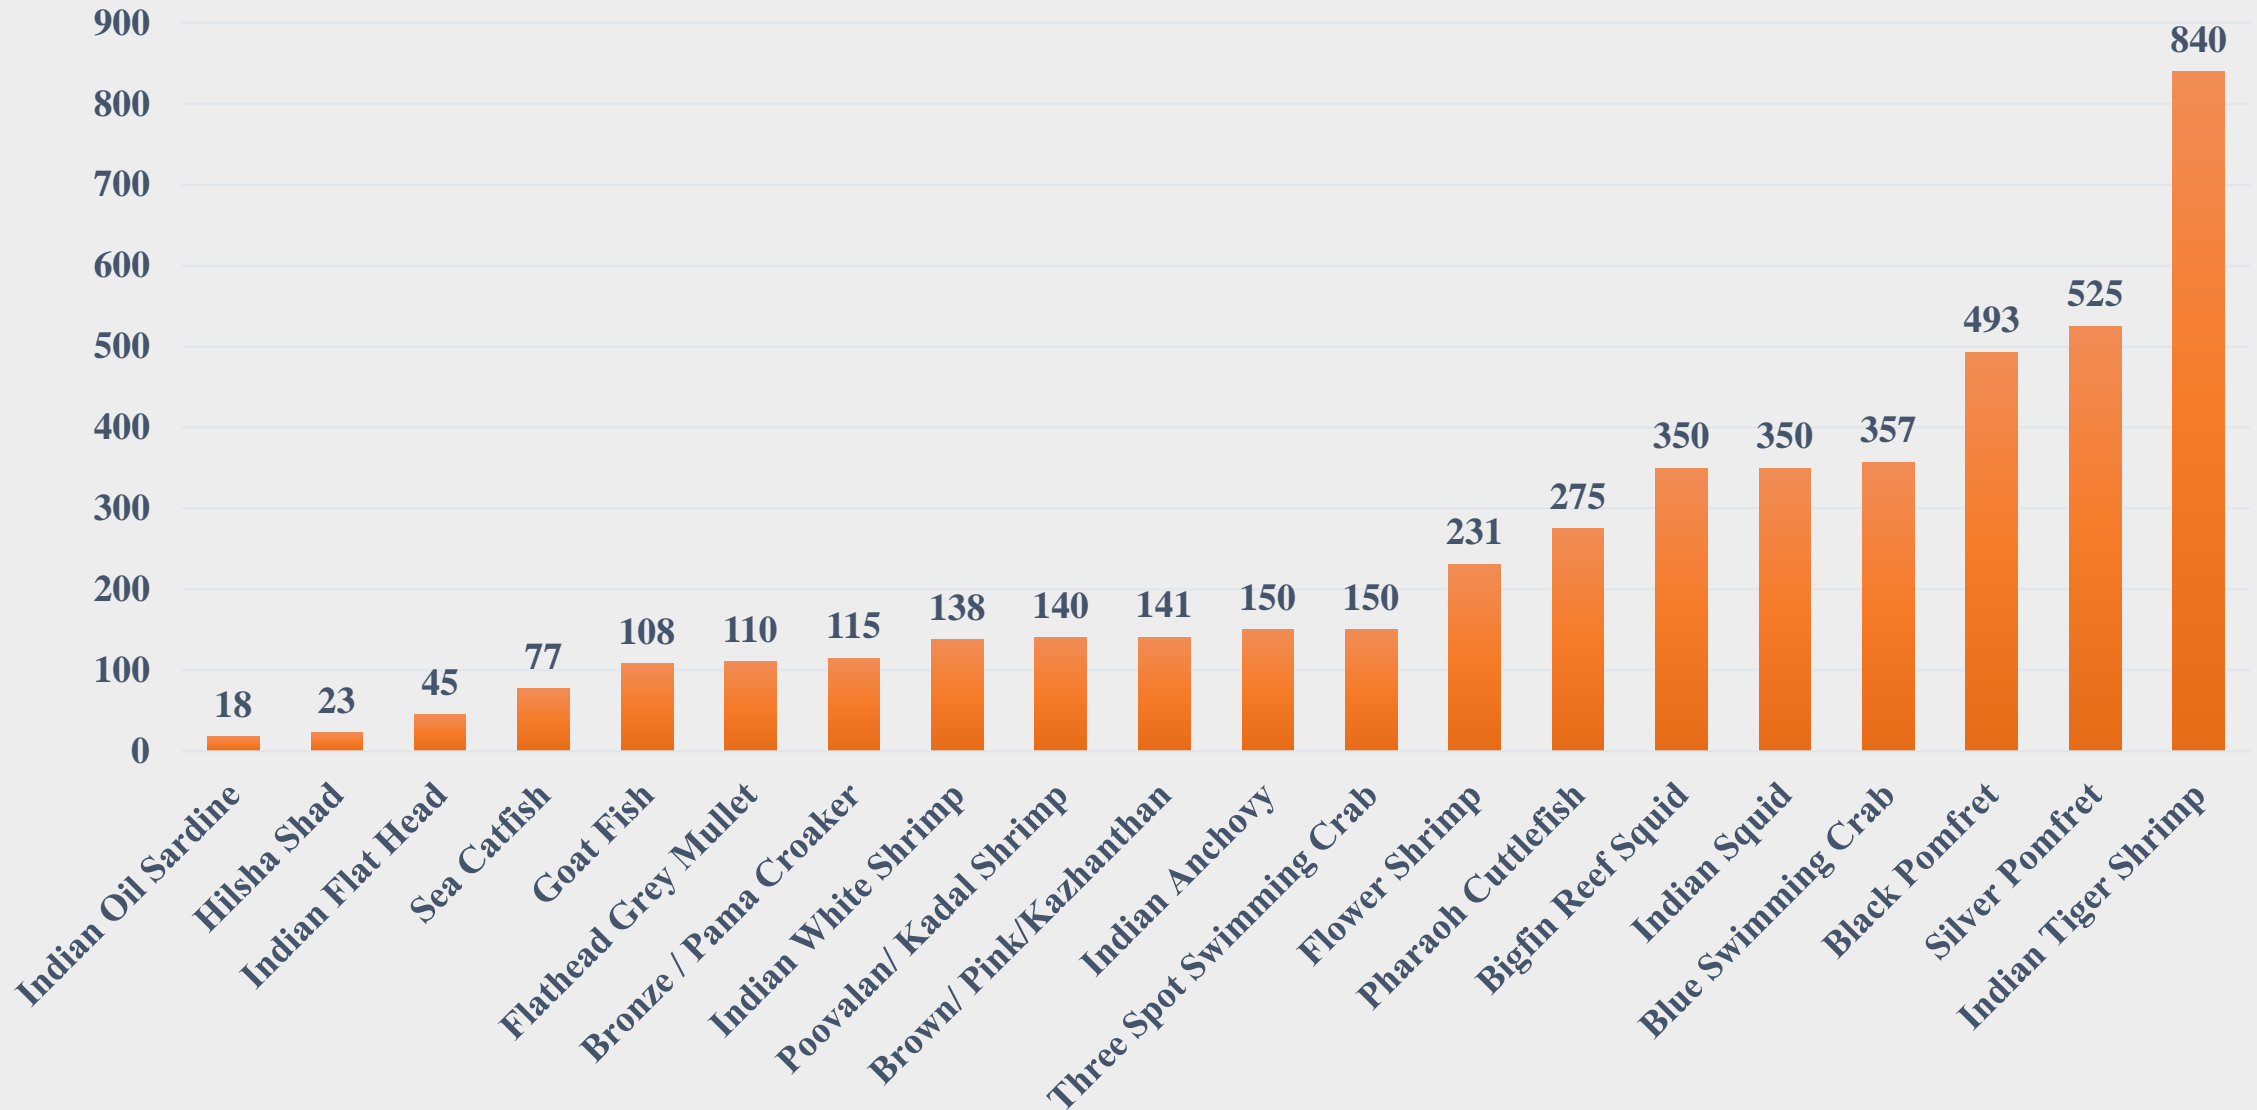

Average Price (Rs. Per Kg) of Marine Species at Fish Landing Centres in Tamil Nadu

For the Period 22.12.2025 to 28.12.2025

Data Source: NETFISH, MPEDA