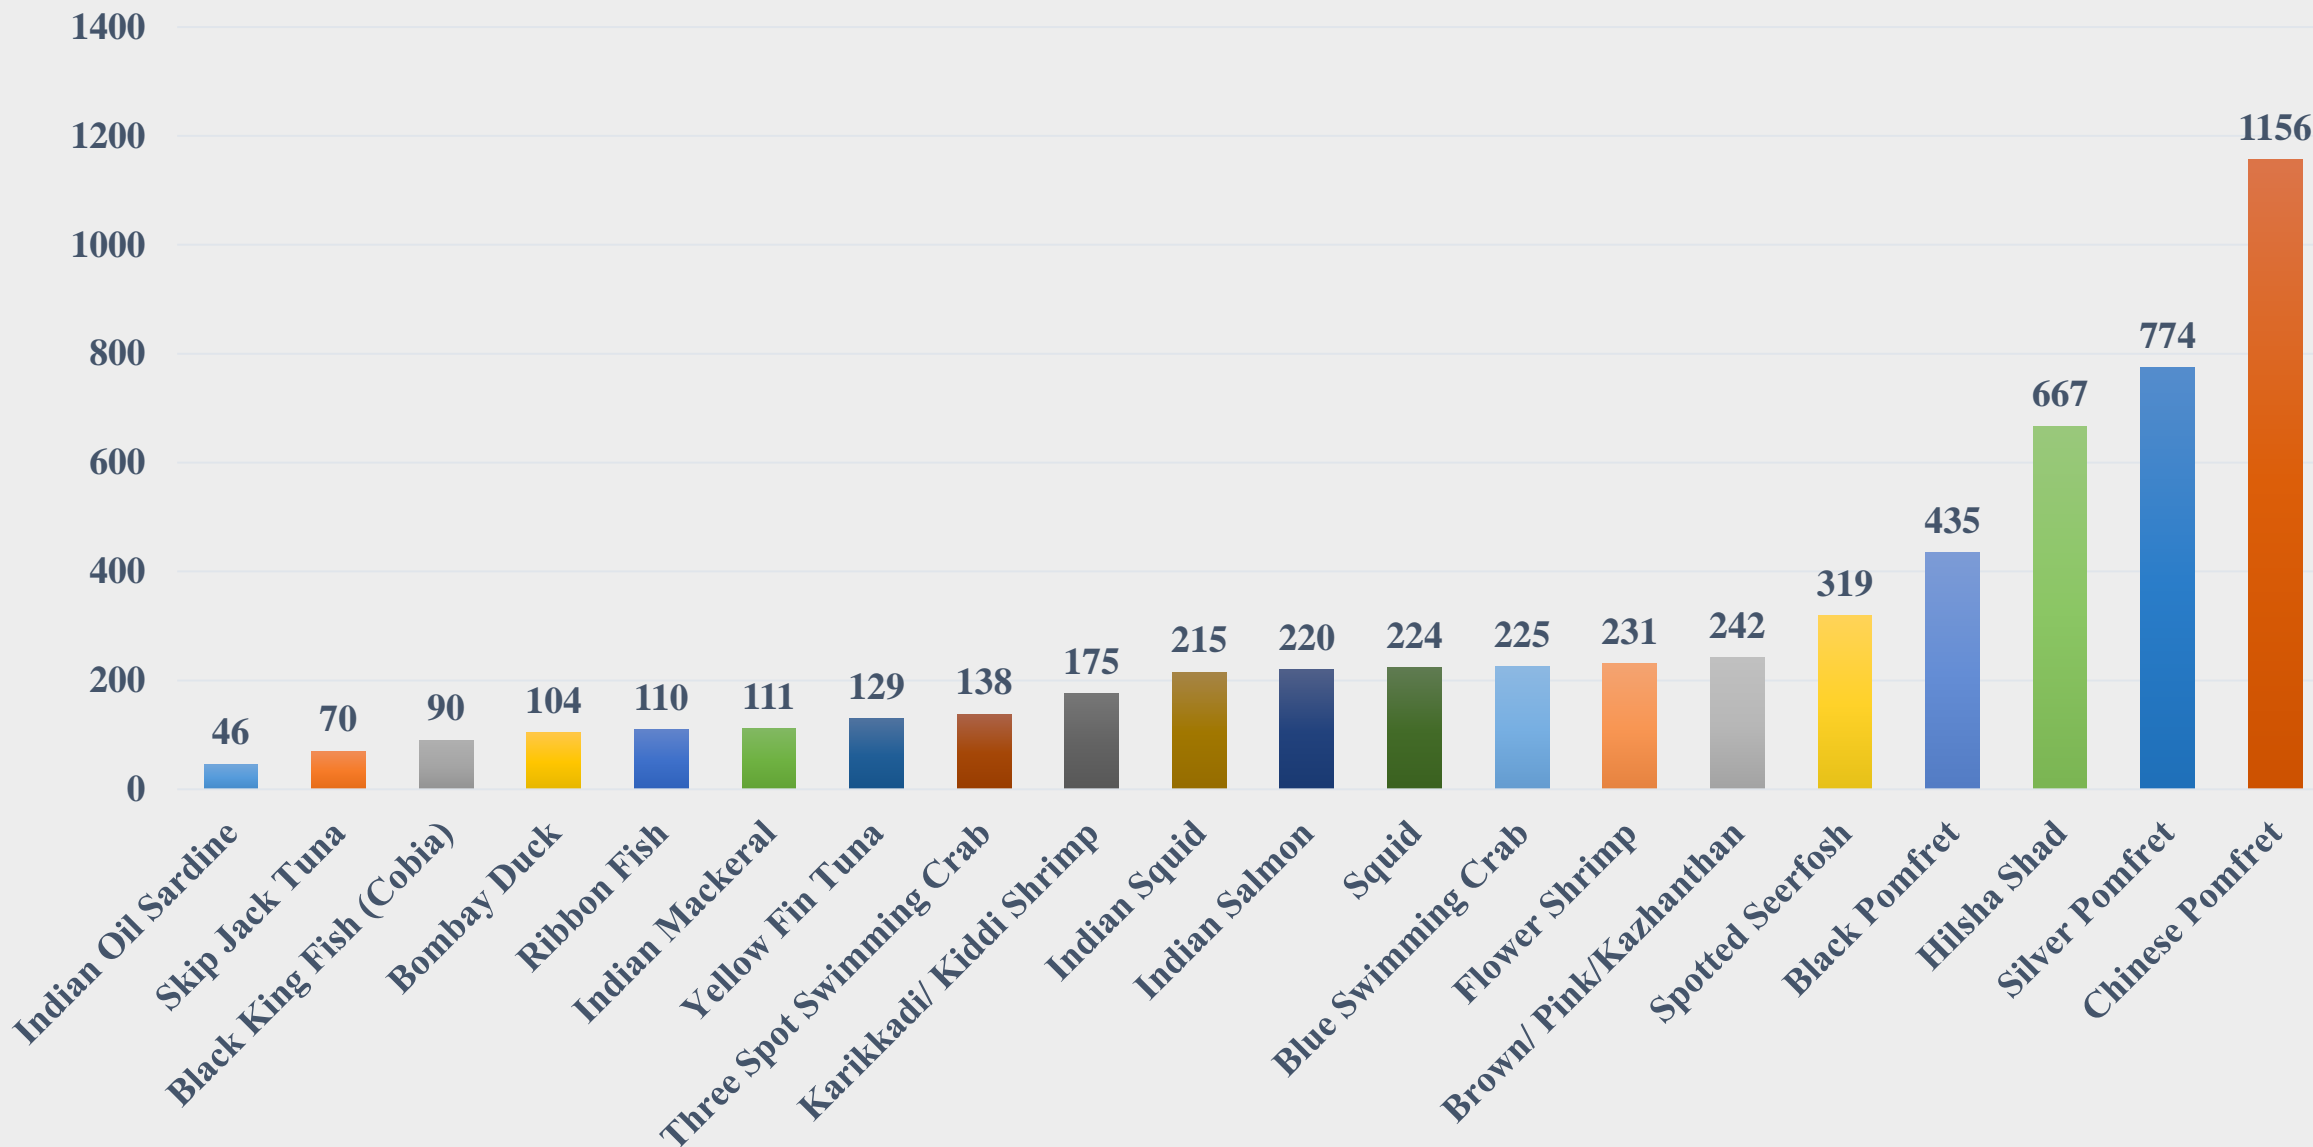

Average Price (Rs. per Kg.) of Marine Species across Fish Landing Centres of India

For the Period 22.12.2025 to 28.12.2025

Data Source: NETFISH, MPEDA