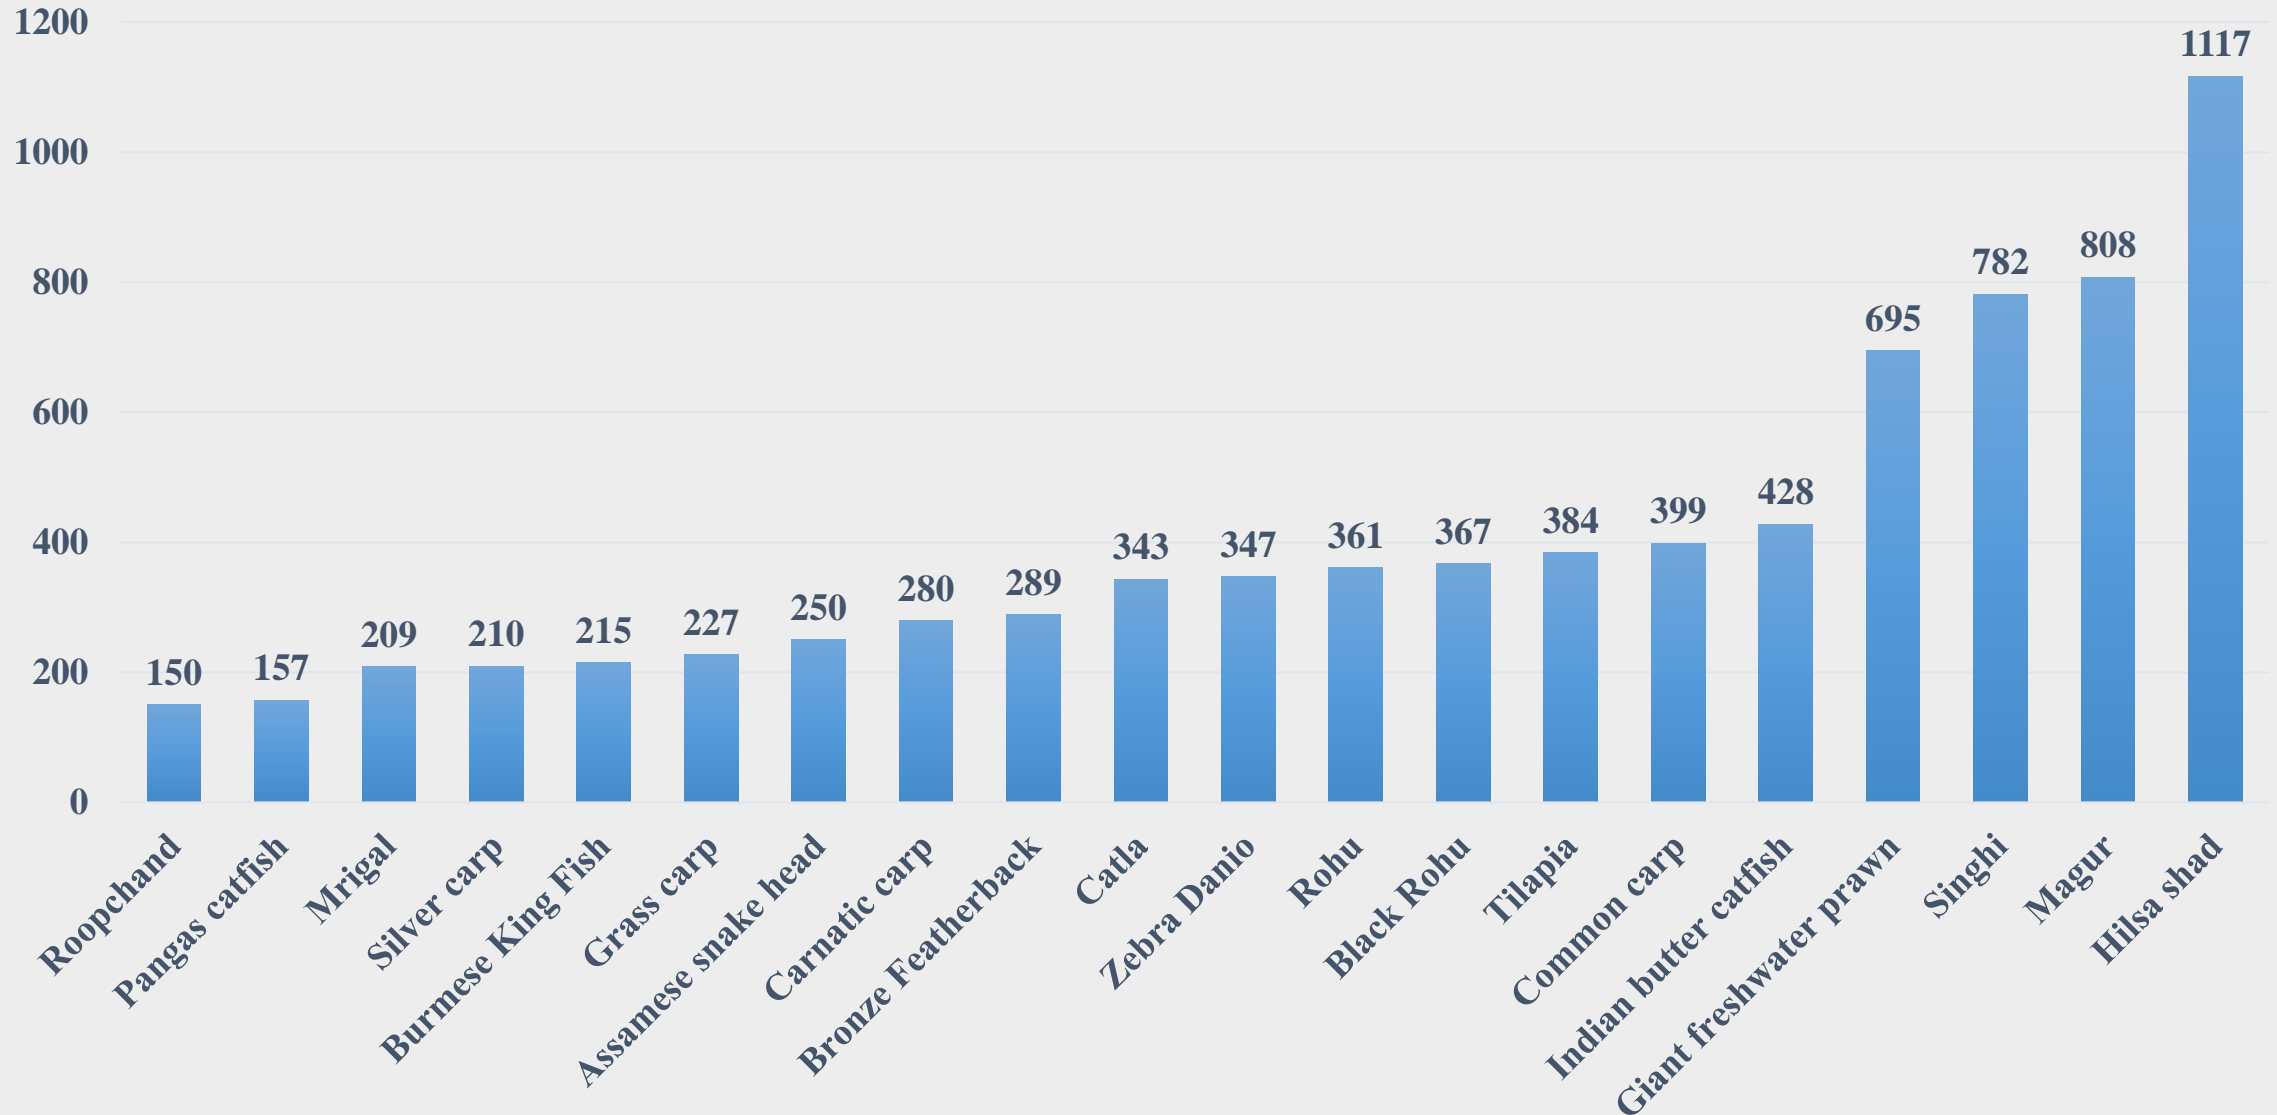

Average Retail Price (Rs. Per Kg) of Various Fish Species in Tripura

For the Period 22.12.2025 to 28.12.2025

For further details visit: <https://fmpisnfdb.in>